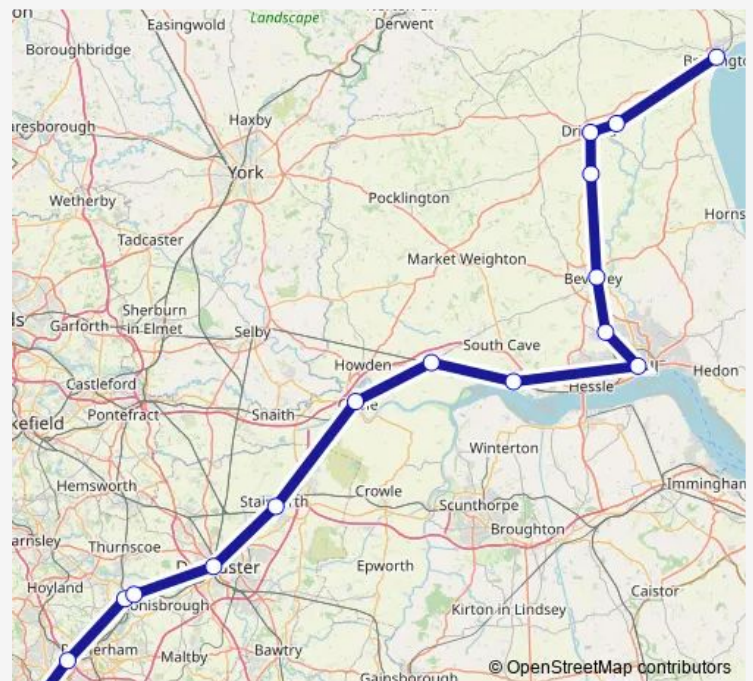

Rail Nt:Shf->Bdt NT train service from SHF to Bdt

[Go to website](#)

Direction

Sheffield — Bridlington

16 stops

[Open route schedule](#)

Sheffield

Meadowhall

Cottingham

Beverley

Hutton Cranswick

Driffield

Nafferton

Bridlington

Route schedule

Sheffield — Bridlington

Monday 18:57-20:57

Tuesday 18:57-20:57

Wednesday 18:57-20:57

Thursday 18:57-20:57

Friday 18:57-20:57

Saturday 18:57-20:57

Sunday 18:25-19:25

Route info

Direction: Sheffield

Stops: 16

Trip Duration: 2 hour 3 min

■ Nt:Shf->Bdt — NT train service from SHF to Bdt

Nt:Shf->Bdt Rail time schedules and route maps are available in an offline PDF at busmaps.com. Use the busmaps.com website to see live bus times, train schedule or subway schedule, and step-by-step directions for all public transit in Rotherham