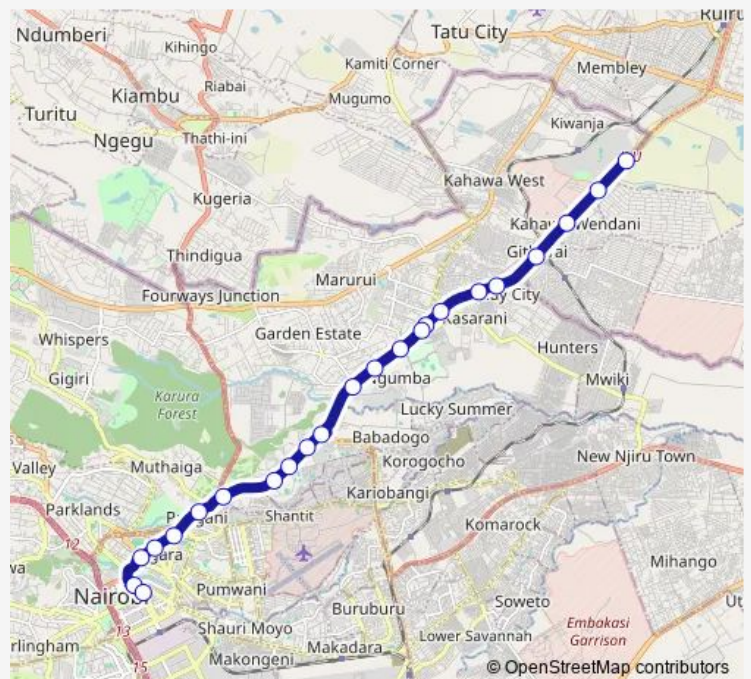

Bus 44Z Odeon-Pangani-Roysambu-Zimmerman-Ku

[Go to website](#)

Direction

Odeon — Ku

21 stops

[Open route schedule](#)

- Odeon
- Koja
- Ngara
- KIE/Pioneer/Desai
- Guru Nanak
- Pangani/Muthaiga Footbridge
- Muthaiga
- NYS/Utalii
- KCA/Survey
- Drive In
- Allsops
- Roasters/Naivas
- Homeland/Garden City
- Safari Park/Usiu
- Trm
- Roysambu Footbridge
- Car Wash Footbridge
- Githurai
- Kahawa Wendani
- Kahawa Sukari
- Ku

Route schedule

Odeon — Ku

Monday	06:00
Tuesday	06:00
Wednesday	06:00
Thursday	06:00
Friday	06:00
Saturday	06:00
Sunday	06:00

Route info

Direction: Odeon

Stops: 21

Trip Duration: 0 hour 42 min

44Z — Odeon-Pangani-Roysambu-Zimmerman-Ku

Direction

Ku — Odeon

23 stops

[Open route schedule](#)

Ku

Kahawa Sukari

Kahawa Wendani

Githurai

Thursday 06:00

Friday 06:00

Saturday 06:00

Sunday 06:00

Route info

Direction: Ku

Stops: 23

Trip Duration: 0 hour 43 min