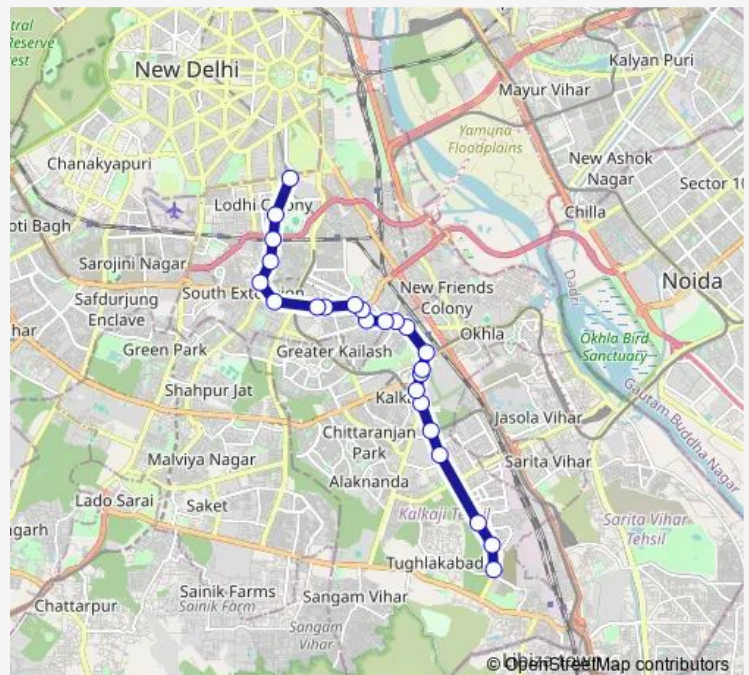

Thursday 04:34-07:36

Friday 04:34-07:36

Saturday 04:34-07:36

Sunday 04:34-07:36

Route info

Direction: Tehkhand Depot Dtc

Stops: 24

Trip Duration: 0 hour 49 min

47astldn

Sewa Nagar Flyover

J L Nehru Stadium

Sunehari Pulla Depot / Jawahar Lal Nehru Stadium Terminal

47astIdn Bus time schedules and route maps are available in an offline PDF at busmaps.com. Use the busmaps.com website to see live bus times, train schedule or subway schedule, and step-by-step directions for all public transit in Defence Colony