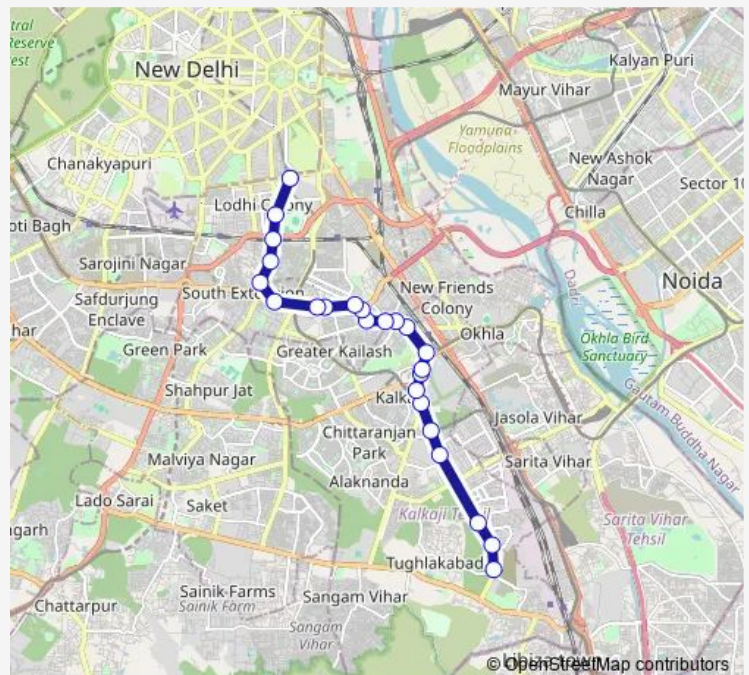

Andrews Ganj

PT College Kotla

Defence Colony

Route schedule

Tehkhand Depot Dtc — Sunehari Pulla Depot / Jawahar Lal Nehru Stadium Terminal

Monday 04:34-07:36

Tuesday 04:34-07:36

Wednesday 04:34-07:36

Thursday 04:34-07:36

Friday 04:34-07:36

Saturday 04:34-07:36

Sunday 04:34-07:36

Route info

Direction: Tehkhand Depot Dtc

Stops: 24

Trip Duration: 0 hour 49 min

47astldn

Sewa Nagar Flyover

J L Nehru Stadium

Sunehari Pulla Depot / Jawahar Lal Nehru Stadium Terminal

47astIdn Bus time schedules and route maps are available in an offline PDF at busmaps.com. Use the busmaps.com website to see live bus times, train schedule or subway schedule, and step-by-step directions for all public transit in Defence Colony