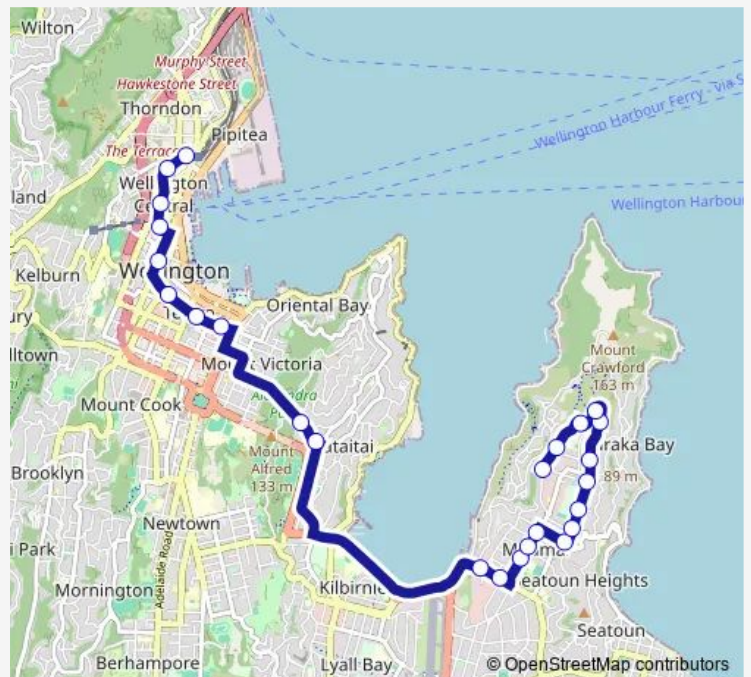

Courtenay Place - Stop A

Courtenay Place at St James Theatre

Manners Street at Cuba Street - Stop A

Manners Street at Willis Street

Willis Street at Grand Arcade

Route schedule

Miramar North Road (near 57) — Wellington Station - Stop E

Monday 06:20-09:00

Tuesday 06:20-09:00

Wednesday 06:20-09:00

Thursday 06:20-09:00

Friday 06:20-09:00

Saturday —

Sunday —

Route info

Direction: Miramar North Road (near 57)

Stops: 25

Trip Duration: 0 hour 49 min

31x — Miramar North - Wellington (Express)

Lambton Quay at Cable Car Lane

Lambton Central - Stop A

Lambton Quay North - Stop C

Wellington Station - Stop E

Willis Street at Willbank Court

Manners Street at Cuba Street - Stop B

Courtenay Place at Courtenay Central

Courtenay Place - Stop C

Waitoa Road at Bus Tunnel

Hataitai - Stop B

Miramar Avenue at Tauhinu Road