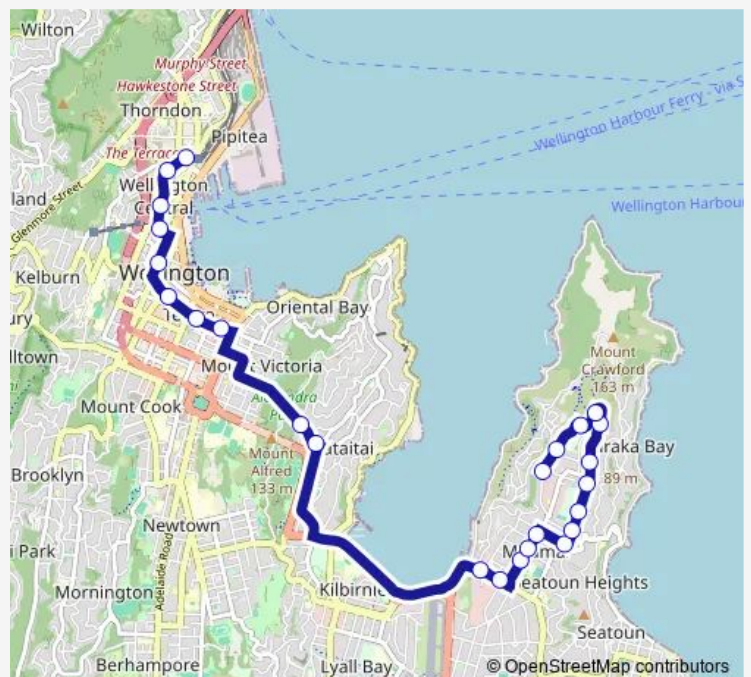

Courtenay Place - Stop A

Courtenay Place at St James Theatre

Manners Street at Cuba Street - Stop A

Manners Street at Willis Street

Willis Street at Grand Arcade

Route schedule

Miramar North Road (near 57) — Wellington Station - Stop E

Monday 06:20-09:00

Tuesday 06:20-09:00

Wednesday 06:20-09:00

Thursday 06:20-09:00

Friday 06:20-09:00

Saturday —

Sunday —

Route info

Direction: Miramar North Road (near 57)

Stops: 25

Trip Duration: 0 hour 49 min

31x — Miramar North - Wellington (Express)

Lambton Quay at Cable Car Lane

Lambton Central - Stop A

Lambton Quay North - Stop C

Wellington Station - Stop E

Willis Street at Willbank Court

Manners Street at Cuba Street - Stop B

Courtenay Place at Courtenay Central

Courtenay Place - Stop C

Waitoa Road at Bus Tunnel

Hataitai - Stop B

Miramar Avenue at Tauhinu Road