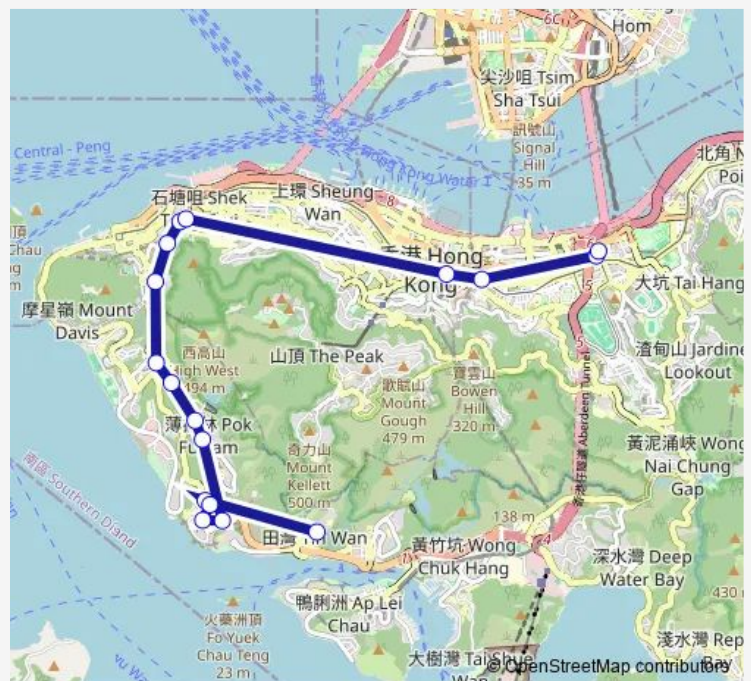

### Route schedule

TIN WAN ESTATE MINIBUS TERMINUS — JAFFE ROAD, NEAR SIU ON PLAZA

Monday	07:30
Tuesday	07:30
Wednesday	07:30
Thursday	07:30
Friday	07:30
Saturday	—
Sunday	—

### Route info

Direction: TIN WAN ESTATE MINIBUS TERMINUS

Stops: 17

Trip Duration: 0 hour 31 min

■ 31X — TIN WAN Estate - Causeway BAY (Jaffe Road) (Express Service Departure) **BusMaps**

31X Bus time schedules and route maps are available in an offline PDF at [busmaps.com](https://busmaps.com). Use the [busmaps.com](https://busmaps.com) website to see live bus times, train schedule or subway schedule, and step-by-step directions for all public transit in Hong Kong