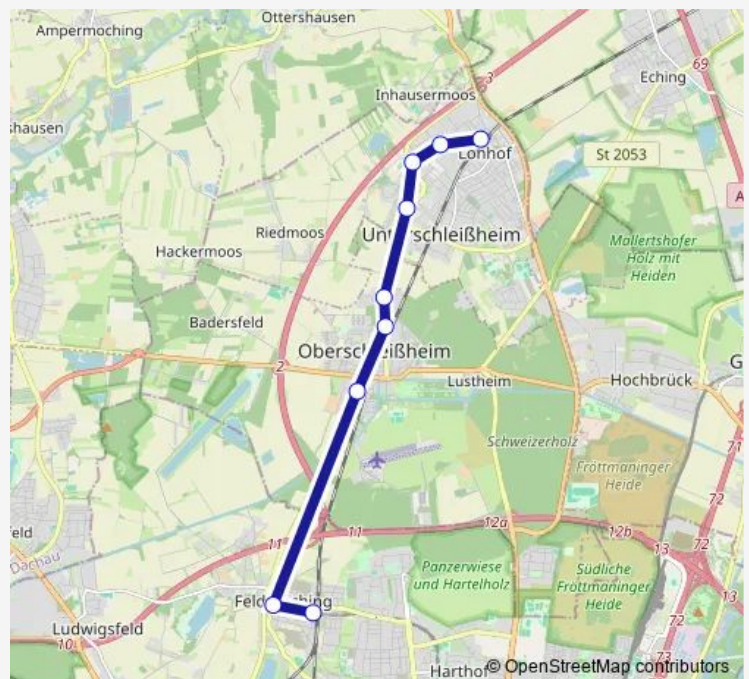

Lohhof *100 Nord — Lohhof *100 Nord

Monday	05:57-21:37
Tuesday	05:57-21:37
Wednesday	05:57-21:37
Thursday	05:57-21:37
Friday	05:57-21:37
Saturday	07:17-21:37
Sunday	—

Route info

Direction: Lohhof *100 Nord

Stops: 2

Trip Duration: 0 hour 0 min

■ X206 — Lohhof Nord - Oberschleißheim - Feldmoching

Direction

München-Feldmoching — München-Feldmoching

2 stops

[Open route schedule](#)

München-Feldmoching

Saturday 07:08-21:48

Sunday —

Route info

Direction: München-Feldmoching

Stops: 2

Trip Duration: 0 hour 4 min

Direction

Lohhof *100 Nord — München-Feldmoching

Thursday 05:03-21:43

Friday 05:03-21:43

Saturday 06:43-21:43

Sunday —

Route info

Direction: Lohhof *100 Nord

Stops: 9

Trip Duration: 0 hour 25 min