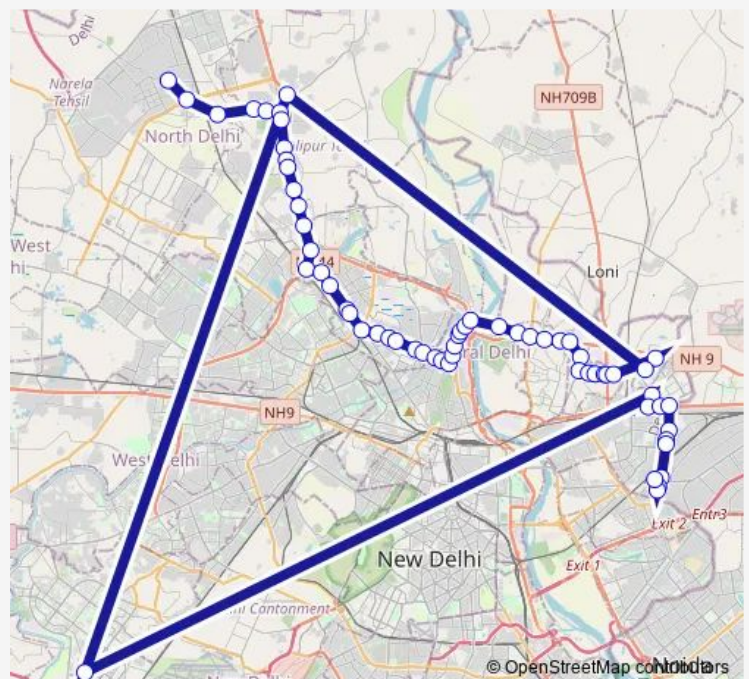

Gurudwara Siraspur GT Road

Swaroop Nagar GT Road

Libas Pur GT Road

Sanjay Gandhi Transport Nagar

GTK Bypass / Mukraba Chowk

GTK Depot

Jahangirpuri GT Road (Metro Station)

Adarsh Nagar / Bharola Village

Sabji Mandi Azadpur

Azadpur Terminal

Model Town Iii

Route schedule

Holambi Kalan JJ Colony — Anand Vihar Isbt Terminal

Monday 06:00-20:00

Tuesday 06:00-20:00

Wednesday 06:00-20:00

Thursday 06:00-20:00

Friday 06:00-20:00

Saturday 06:00-20:00

Sunday 06:00-20:00

Route info

Direction: Holambi Kalan JJ Colony

Stops: 62

Trip Duration: 7 hour 47 min

■ 341down

Model Town li

Alpana Cinema (Model Town Mtr Stn)

New Police Line

GTB Nagar

INS Hostel

Vishwa Vidyalaya Metro Station

Mall Road