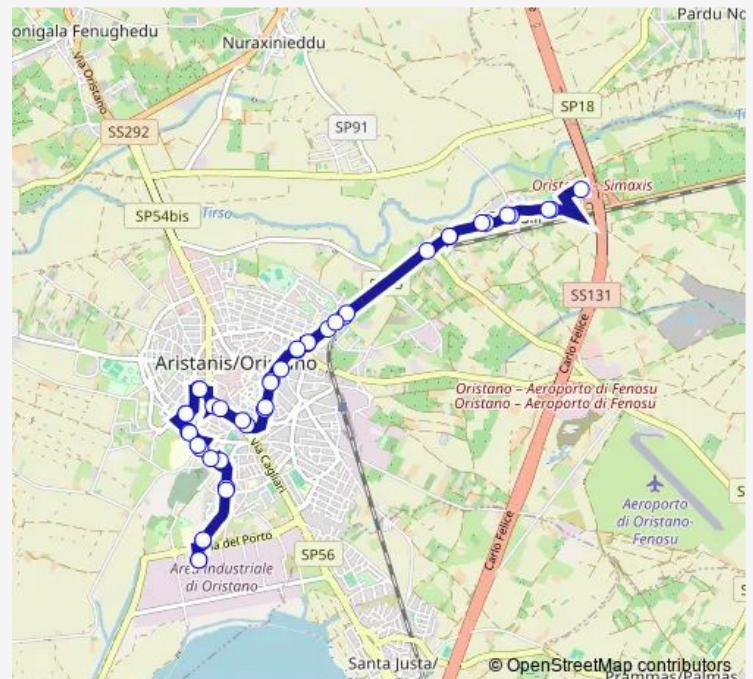

VIA Petri D. Bar

VIA Petri D. Campo Tharros

Piazza S. Martino EX Ospedale

VIA Rockefeller-Magistrali

Viale A. Diaz Magistrali

VIA SAN Francesco FR. Poste

VIA Cagliari Tribunale

VIA Solferino 112

VIA Solferino Scuole

VIA Solferino Giardinetti

Piazza Mariano 11

VIA Ricovero 57

VIA V. Casu Foro Boario

VIA V. Casu 57

VIA V. Casu FR. 50

Sili' VIA Mart.Del Congo 70

Thursday 07:13-20:20

Friday 07:13-20:20

Saturday 07:13-20:20

Sunday —

Route info

Direction: VIA Copenaghen Arst

Stops: 43

Trip Duration: 0 hour 50 min