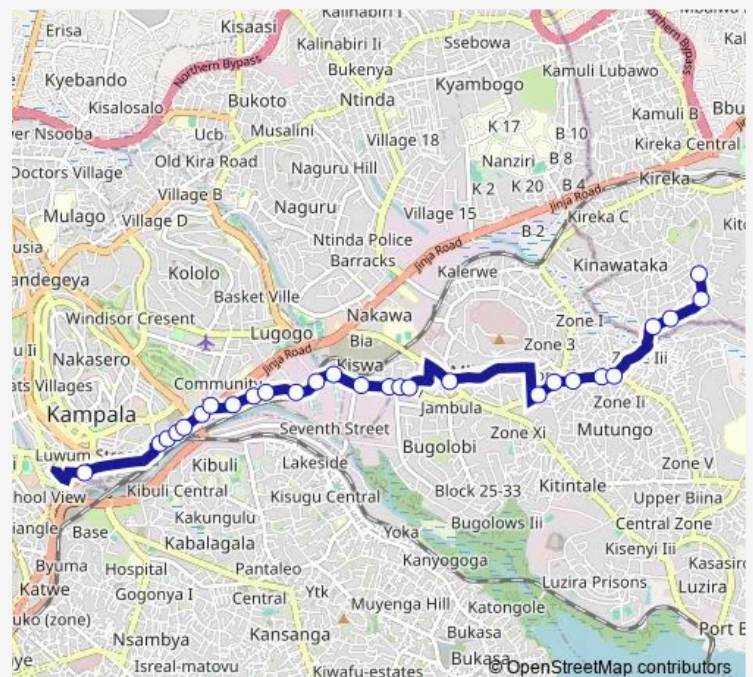

Thursday 06:30-19:00

Friday 06:30-19:00

Saturday 06:30-19:00

Sunday 06:30-19:00

Route info

Direction: Nakasero Market

Stops: 27

Trip Duration: 0 hour 54 min

Kasokoso Stage — Old Taxi Park (Market Street)

21 stops

[Open route schedule](#)

Kasokoso Stage

London Started Primary School

Mutungo

Kunya Pharmacy

Supermarket (Old Butabika Rd)

Route schedule

Kasokoso Stage — Old Taxi Park (Market Street)

Monday 06:30-19:00

Tuesday 06:30-19:00

Wednesday 06:30-19:00

Thursday 06:30-19:00

Friday 06:30-19:00

Saturday 06:30-19:00