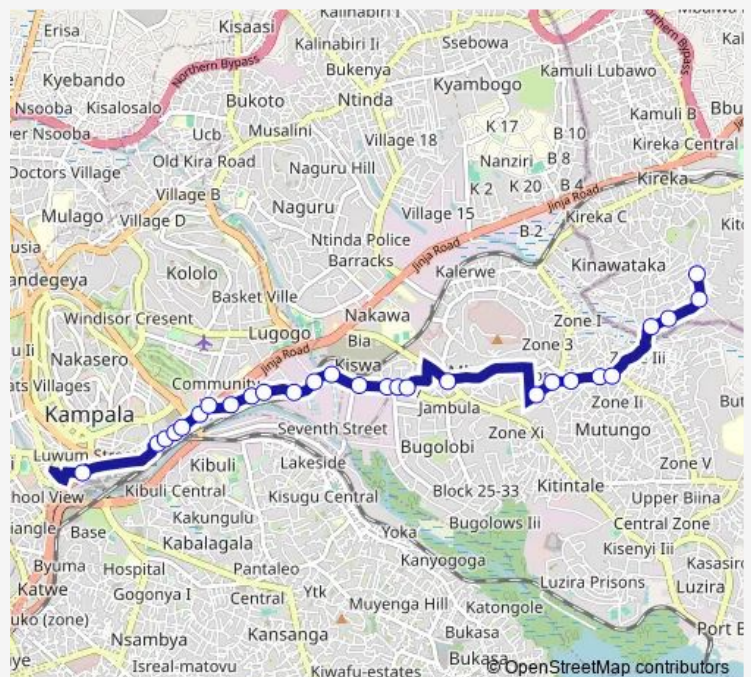

Thursday 06:30-19:00

Friday 06:30-19:00

Saturday 06:30-19:00

Sunday 06:30-19:00

Route info

Direction: Nakasero Market

Stops: 27

Trip Duration: 0 hour 56 min

Kasokoso Stage — Old Taxi Park (Market Street)

21 stops

[Open route schedule](#)

Kasokoso Stage

London Started Primary School

Mutungo

Kunya Pharmacy

Supermarket (Old Butabika Rd)

Route schedule

Kasokoso Stage — Old Taxi Park (Market Street)

Monday 06:30-19:00

Tuesday 06:30-19:00

Wednesday 06:30-19:00

Thursday 06:30-19:00

Friday 06:30-19:00

Saturday 06:30-19:00