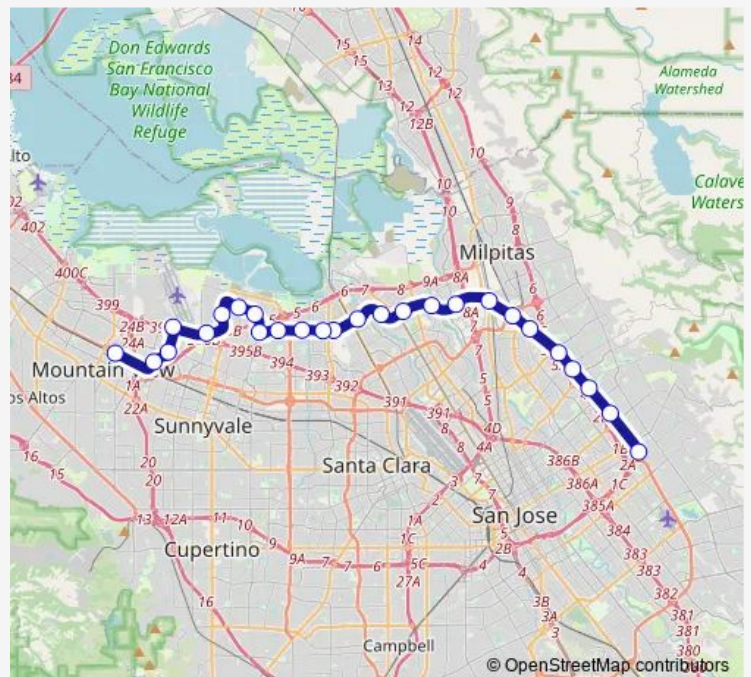

Monday 10:57-16:26

Tuesday 10:57-16:26

Wednesday 10:57-16:26

Thursday 10:57-16:26

Friday 10:57-16:26

Saturday 10:57-16:26

Sunday 10:57-16:26

Route info

Direction:

Stops: 0

Trip Duration: – min

Event-Orange — Event-Orange Line

Direction

Mountain View Station — Alum Rock Station

26 stops

[Open route schedule](#)

Mountain View Station

Whisman Station

Middlefield Station

Bayshore Nasa Station

Moffett Park Station

Lockheed Martin Station

Borregas Station

Crossman Station

Fair Oaks Station

Vienna Station

Reamwood Station

Old Ironsides Station

Great America Station

Lick Mill Station

Champion Station

Baypointe Station