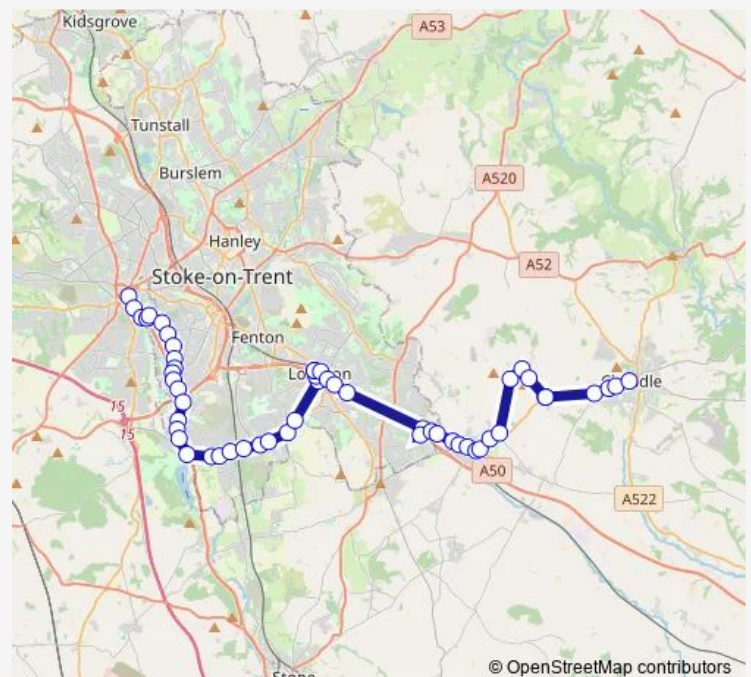

St James' Church

Gladstone Pottery

stop B

Route schedule

Oak Street — Bus Station

Monday 09:30-12:30

Tuesday 09:30-12:30

Wednesday 09:30-12:30

Thursday 09:30-12:30

Friday 09:30-12:30

Saturday 09:30-12:30

Sunday 09:30-12:30

Route info

Direction: Oak Street

Stops: 51

Trip Duration: 1 hour 0 min

GO2 — Newcastle - Blythe Bridge - Longton - Newcastle **BusMaps**

stop C

Transport Interchange

Transport Interchange

Market Street

Maythorne Road

The Gables

Ripon Road

Thursday 08:40-13:45

Friday 08:40-13:45

Saturday 08:40-13:45

Sunday 08:40-13:45

Route info

Direction: Bus Station

Stops: 54

Trip Duration: 0 hour 58 min