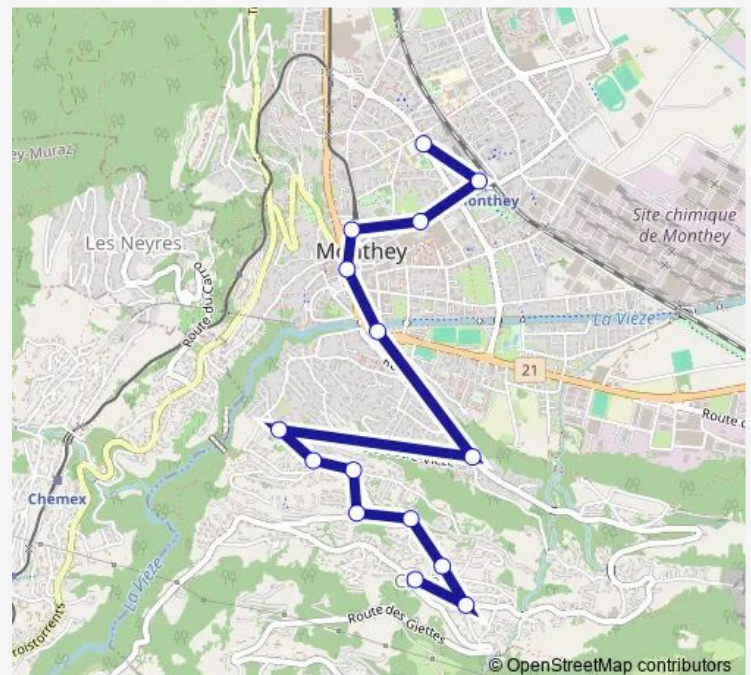

Tuesday 11:10-17:48

Wednesday 11:10-17:48

Thursday 11:10-17:48

Friday 11:10-17:48

Saturday —

Sunday —

Route info

Direction: Monthey, Collège de l'Europe

Stops: 15

Trip Duration: 0 hour 16 min

Direction

Monthey, gare Cff — Choëx, école

13 stops

[Open route schedule](#)

Monthey, gare Cff

Monthey, Trollietta

Monthey-Ville, gare

Monthey, place centrale

Monthey, Vieux-Pont

Choëx, Combasse

Choëx, Outre-Vièze

Choëx, Route du Montet

Choëx, Champian

Choëx, La Bâtarde

Sunday —

Route info

Direction: Choëx, Les Bessettes

Stops: 17

Trip Duration: 0 hour 18 min

113 Bus time schedules and route maps are available in an offline PDF at busmaps.com. Use the busmaps.com website to see live bus times, train schedule or subway schedule, and step-by-step directions for all public transit in Monthey