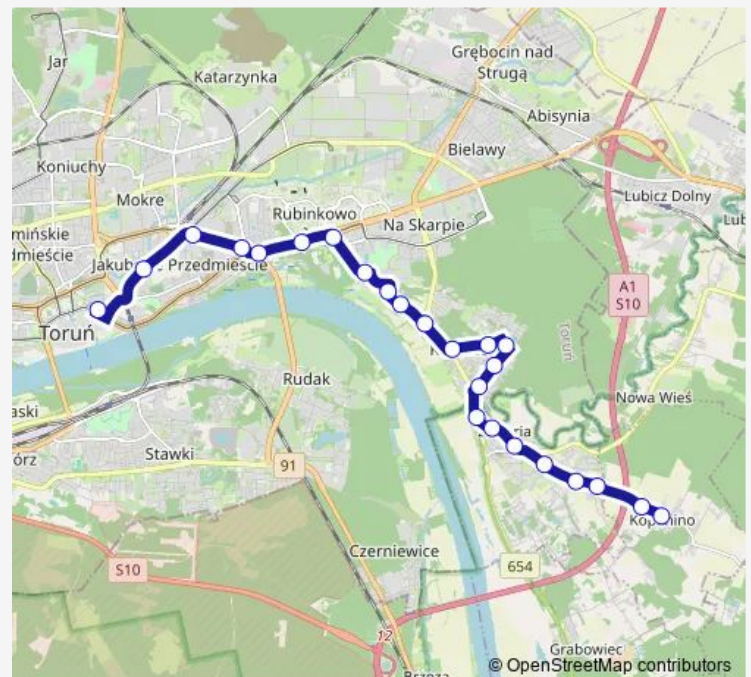

Bus 113 Kopanino -> Plac św. Katarzyny-113

[Go to website](#)

Direction

Plac ŚW. Katarzyny 03 — Kopanino 01

24 stops

[Open route schedule](#)

Plac ŚW. Katarzyny 03

Garbaty Mostek 02

Dworzec Wschodni 01

Plac Daszyńskiego II 07

Plac Daszyńskiego 03

Rydygiera 01

Przy Skarpie 03

Wianki 01

Turystyczna nż. 01

Wieżowa nż. 01

Księżycowa nż. 01

Dożynkowa nż. 01

Dyngusowa nż. 01

Fantazyjna nż. 01

Skierki nż. 01

Wodna nż. 01

Złоторia - Pomorska nż. 03

Złоторia - Pomorska nż. 01

Złоторia - Toruńska nż. 01

Złоторia - Lipowa nż. 01

Złоторia nż. 01

Route schedule

Plac ŚW. Katarzyny 03 — Kopanino 01

Monday 04:47-22:37

Tuesday 04:47-22:37

Wednesday 04:47-22:37

Thursday 04:47-22:37

Friday 04:47-22:37

Saturday 04:47-22:37

Sunday 04:47-22:37

Route info

Direction: Plac ŚW. Katarzyny 03

Stops: 24

Trip Duration: 0 hour 28 min

113 — Kopanino -> Plac św. Katarzyny-113