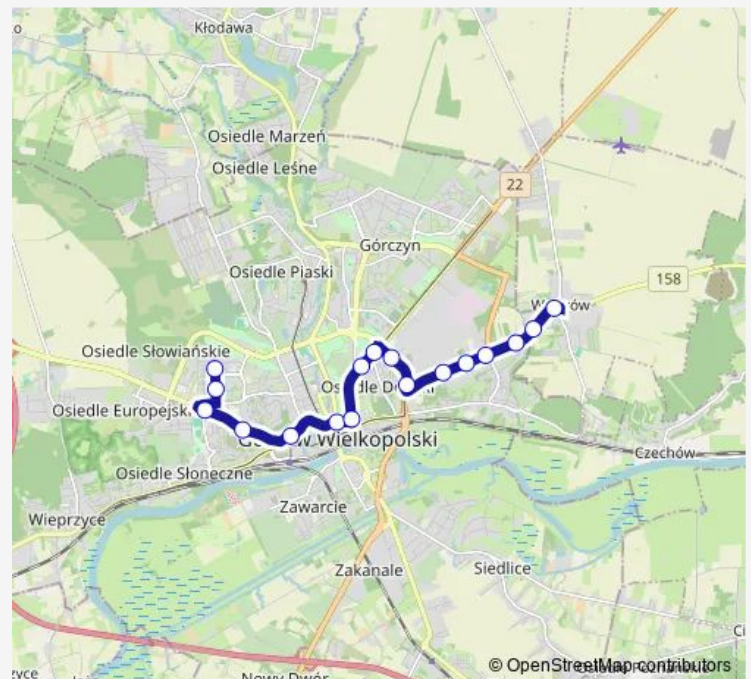

### Route schedule

Os. Staszica — Wawrów Sadowa

Monday 05:18-22:38

Tuesday 05:18-22:38

Wednesday 05:18-22:38

Thursday 05:18-22:38

Friday 05:18-22:38

Saturday 05:18-22:38

### Route info

Direction: Os. Staszica

Stops: 17

Trip Duration: 0 hour 25 min

## Route info

Direction: Wawrów Sadowa

Stops: 15

Trip Duration: 0 hour 16 min

## Route info

Direction: Wawrów Sadowa

Stops: 18

Trip Duration: 0 hour 23 min

113 Bus time schedules and route maps are available in an offline PDF at busmaps.com. Use the busmaps.com website to see live bus times, train schedule or subway schedule, and step-by-step directions for all public transit in Gorzow Wielkopolski