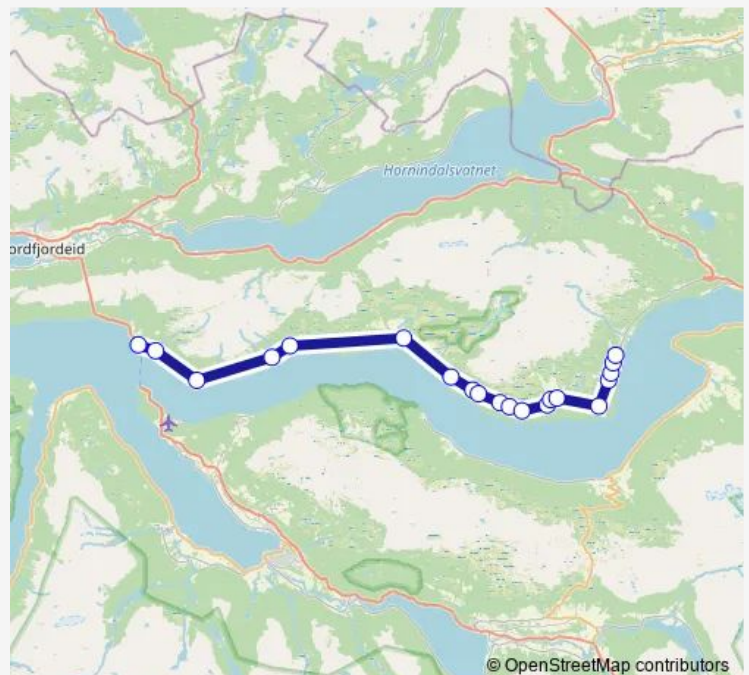

### Route schedule

Lote ferjekai — Blakset

Monday	16:10
Tuesday	16:10
Wednesday	16:10
Thursday	16:10
Friday	—
Saturday	—
Sunday	—

### Route info

Direction: Lote ferjekai

Stops: 20

Trip Duration: 0 hour 55 min

113 — Nordfjordeid-Hopland-Stryn

### Direction

Eid vgs. — Lote ferjekai

4 stops

[Open route schedule](#)

Eid vgs.

Lote vest

Lote

Lote ferjekai