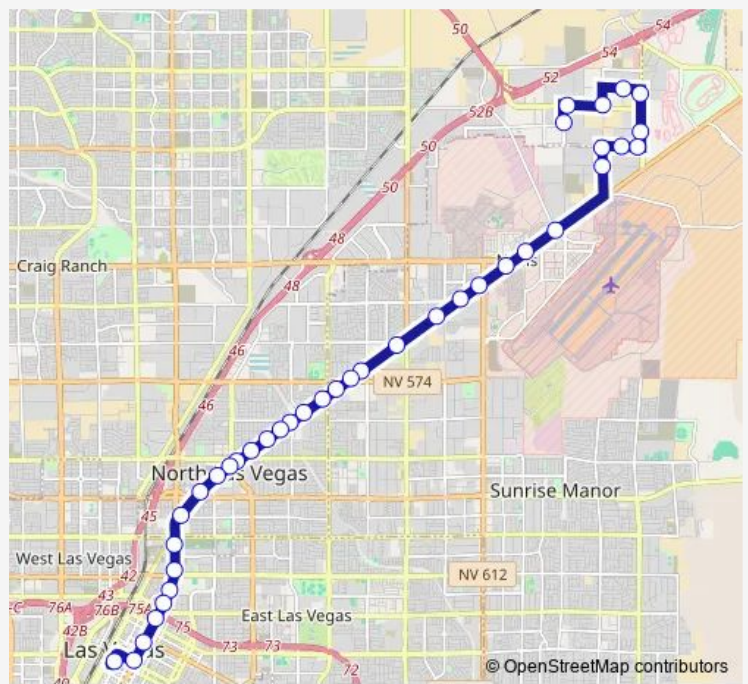

Bus 113 Las Vegas Blvd North

[Go to website](#)

Direction
 NB Sloan before Tropical — Bonneville Transit Center Bay 16
 39 stops
[Open route schedule](#)

- NB Sloan before Tropical
- EB Tropical after Sloan
- Mt Hood @ Tropical (N)
- EB Azure after Shatz
- SB Hollywood after Azure
- SB Hollywood after El Campo Grande
- WB Ann after Hollywood
- WB Ann after Shatz
- Mt Hood @ Ann (S)
- Mt Hood @ Howdy Wells (S)
- SB Las Vegas Blvd after Range
- SB Las Vegas before Craig
- SB Las Vegas after Craig
- SB Las Vegas after Nellis
- SB Las Vegas after Lamont
- SB Las Vegas after Puebla
- SB Las Vegas after Lamb
- SB Las Vegas after Walnut
- SB Las Vegas before Cheyenne
- SB Las Vegas after Cheyenne
- SB Las Vegas after Pecos

Route schedule

NB Sloan before Tropical — Bonneville Transit Center Bay 16

Monday	03:06-02:36 ⁺¹
Tuesday	03:06-02:36 ⁺¹
Wednesday	03:06-02:36 ⁺¹
Thursday	03:06-02:36 ⁺¹
Friday	03:06-02:36 ⁺¹
Saturday	03:06-02:36 ⁺¹
Sunday	03:06-02:36 ⁺¹

Route info

Direction: NB Sloan before Tropical
 Stops: 39
 Trip Duration: 0 hour 46 min

113 — Las Vegas Blvd North

SB Las Vegas before Van Der Meer

SB Las Vegas before Belmont

SB Las Vegas after Evans

SB Las Vegas before Mccarran

SB Las Vegas before Magnet

SB Las Vegas after Carey

SB Las Vegas after Civic Center

SB Las Vegas after Hamilton

SB Las Vegas before Lake Mead

SB Las Vegas before Tonopah

SB Las Vegas before Foremaster

SB Las Vegas before Washington