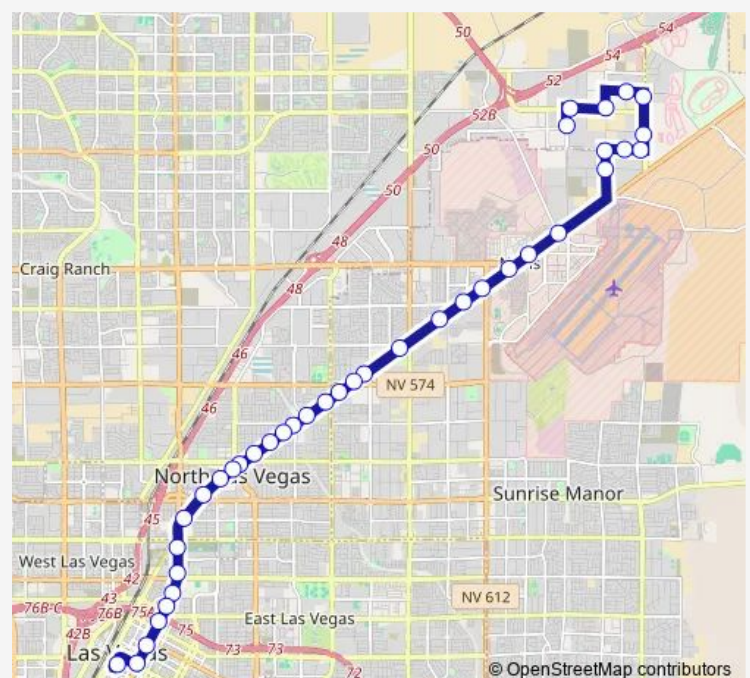

### Route schedule

NB Sloan before Tropical — Bonneville Transit Center Bay 16

Monday 03:06-02:36<sup>+1</sup>

Tuesday 03:06-02:36<sup>+1</sup>

Wednesday 03:06-02:36<sup>+1</sup>

Thursday 03:06-02:36<sup>+1</sup>

### Route info

Direction: NB Sloan before Tropical

Stops: 39

Trip Duration: 0 hour 45 min

113 — Las Vegas Blvd North

SB Las Vegas before Van Der Meer

SB Las Vegas before Belmont

SB Las Vegas after Evans

SB Las Vegas before Mccarran

SB Las Vegas before Magnet

SB Las Vegas after Carey

SB Las Vegas after Civic Center

SB Las Vegas after Hamilton

SB Las Vegas before Lake Mead

SB Las Vegas before Tonopah

SB Las Vegas before Foremaster

SB Las Vegas before Washington

SB Las Vegas before Cashman

SB Las Vegas before Bonanza

SB Las Vegas after Mesquite

SB Las Vegas before Carson

SB Las Vegas before Clark

Bonneville Transit Center Bay 16