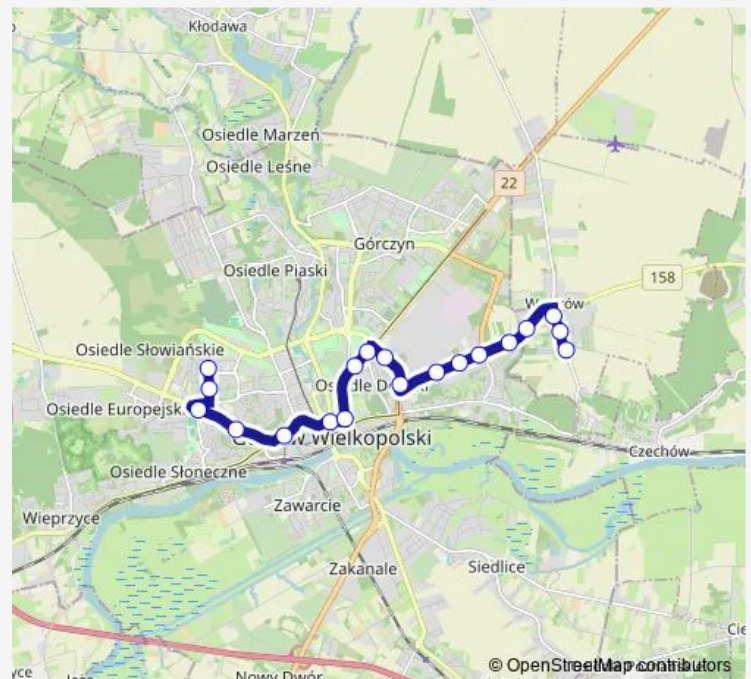

Włókiennicza

Rondo Sybiraków

Miodowa

Zakład Karny

Wawrów

Wawrów Zakład Rolny

Wawrów Stadion

Route schedule

Os. Staszica — Wawrów Stadion

Monday 05:15-22:38

Tuesday 05:15-22:38

Wednesday 05:15-22:38

Thursday 05:15-22:38

Friday 05:15-22:38

Saturday 05:15-22:38

Sunday 05:15-22:38

Route info

Direction: Os. Staszica

Stops: 19

Trip Duration: 0 hour 26 min

Direction

Wawrów Stadion — Os. Staszica

21 stops

[Open route schedule](#)

Sunday 23:05

Route info

Direction: Wawrów Stadion

Stops: 18

Trip Duration: 0 hour 19 min

113 Bus time schedules and route maps are available in an offline PDF at busmaps.com. Use the busmaps.com website to see live bus times, train schedule or subway schedule, and step-by-step directions for all public transit in Gorzow Wielkopolski