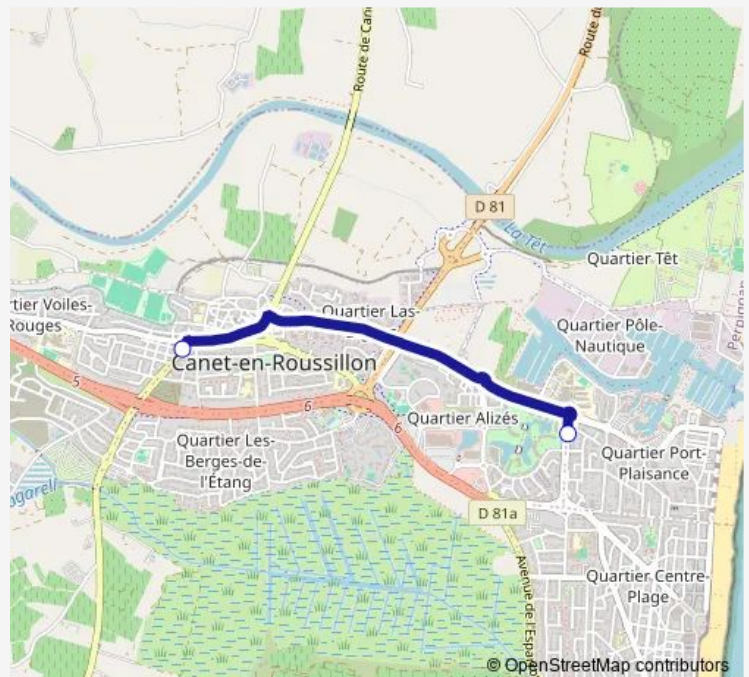

## Bus 113 Loge de Mer - Canet

[Go to website](#)

### Direction

Loge de Mer — Canet Village

2 stops

[Open route schedule](#)

Loge de Mer

Canet Village

### Route schedule

Loge de Mer — Canet Village

Monday	17:55
Tuesday	17:55
Wednesday	—
Thursday	17:55
Friday	17:55
Saturday	—
Sunday	—

### Route info

Direction: Loge de Mer

Stops: 2

Trip Duration: 0 hour 20 min

113 Bus time schedules and route maps are available in an offline PDF at [busmaps.com](https://busmaps.com). Use the [busmaps.com](https://busmaps.com) website to see live bus times, train schedule or subway schedule, and step-by-step directions for all public transit in Perpignan