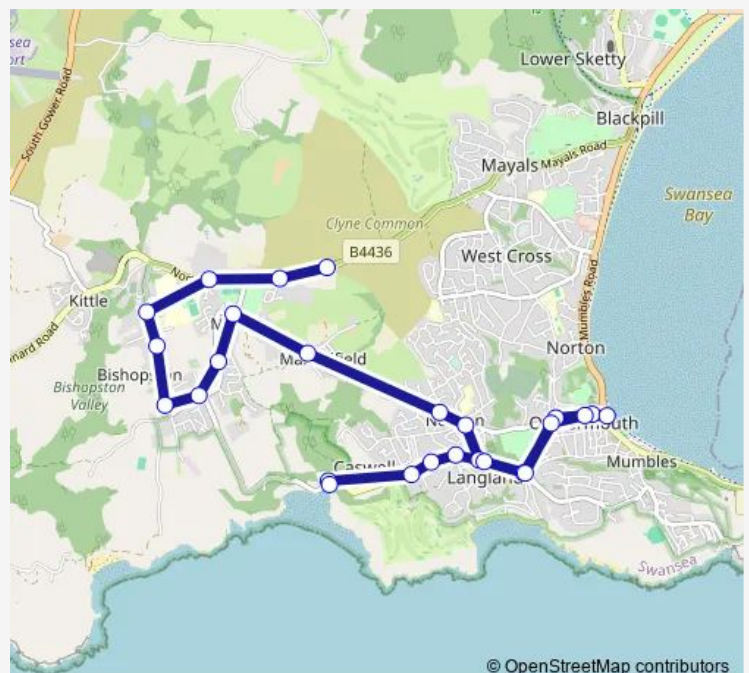

### Route schedule

Campion Gardens — Caswell Bay Terminus

Monday

—

Tuesday

—

Wednesday

09:30-13:45

### Route info

Direction: Campion Gardens

Stops: 26

Trip Duration: 0 hour 30 min

© OpenStreetMap contributors

■ 113 — Bishopston - Caswell Bay via Mansfield, Oystermouth

**BusMaps**

Caswell Road

Caswell Avenue

Hillgrove

Caswell Bay Car Park

Caswell Bay Terminus

**Direction**

Caswell Bay Terminus — Campion Gardens

27 stops

[Open route schedule](#)

Caswell Bay Terminus

Caswell Bay Car Park

Caswell Avenue

Caswell Road

Groves Avenue

Langland Corner

Oystermouth Primary School

Newton Road