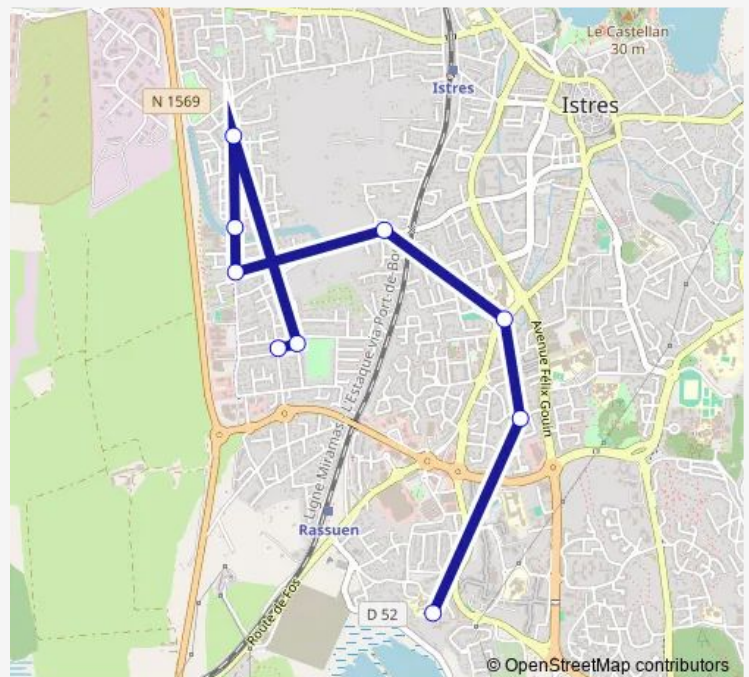

Bus 113 Circuit Clos de la Roche

[Go to website](#)

Direction

Coutarel — Ecole Mendes France

9 stops

[Open route schedule](#)

Coutarel

Tartugues 1

Romarins

Les Cades

Tarnagas

Ajoncs

Buissonnière

Ecole Clos de la Roche

Ecole Mendes France

Route schedule

Route info

Direction: Coutarel

Stops: 9

Trip Duration: 0 hour 28 min

113 — Circuit Clos de la Roche

Direction

Ecole Clos de la Roche — Buissonnière

9 stops

Friday 16:40

Saturday —

Sunday —

Route info

Direction: Ecole Clos de la Roche

Stops: 9

Trip Duration: 0 hour 16 min

Direction