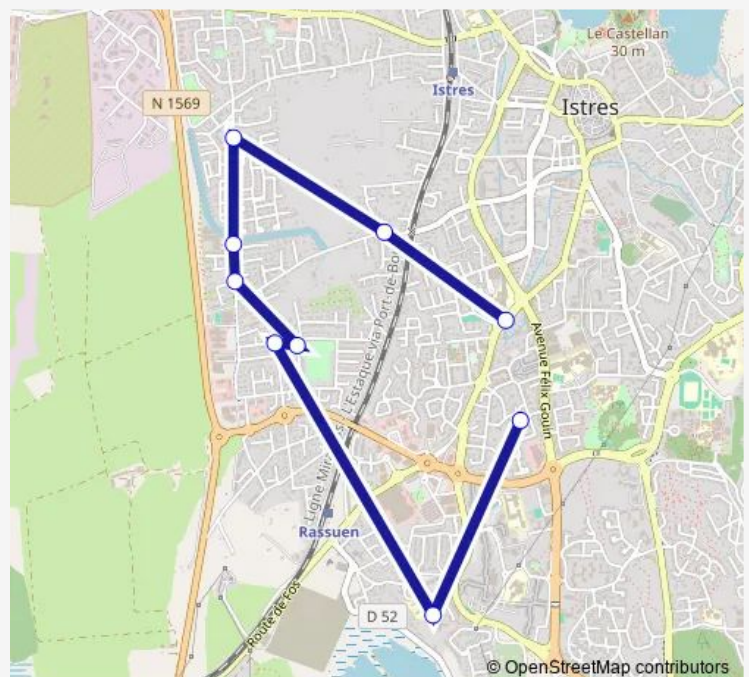

Bus 113 Circuit Clos de la Roche

[Go to website](#)

Direction

Coutarel — Ecole Mendes France

9 stops

[Open route schedule](#)

Coutarel

Tartugues

Romarins

Les Cades

Tarnagas

Ajoncs

Buissonnière

Ecole Clos de la Roche

Ecole Mendes France

Route schedule

Route info

Direction: Coutarel

Stops: 9

Trip Duration: 0 hour 28 min

113 — Circuit Clos de la Roche

Direction

Ecole Clos de la Roche — Buissonnière

9 stops

Friday 16:40

Saturday —

Sunday —

Route info

Direction: Ecole Clos de la Roche

Stops: 9

Trip Duration: 0 hour 16 min

Direction