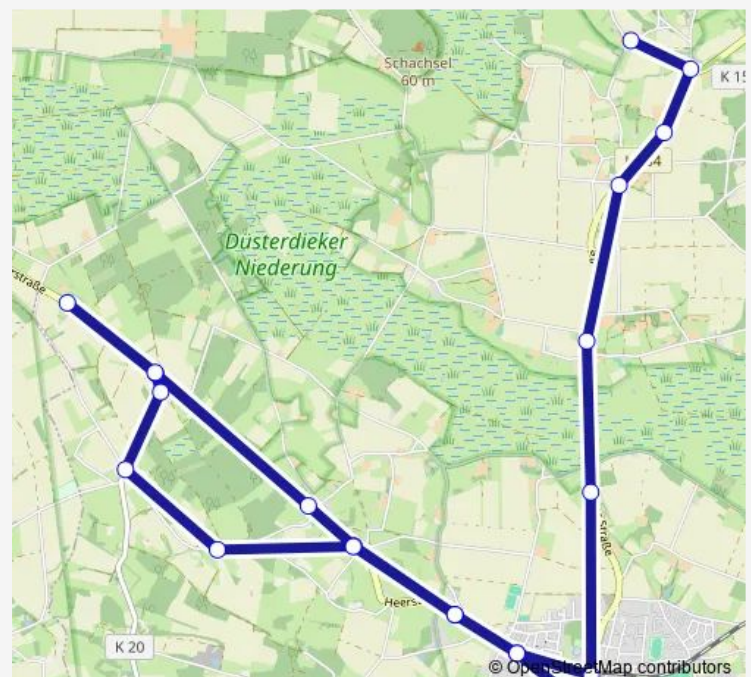

Bus 113

[Go to website](#)

Direction

undefined — undefined

0 stops

[Open route schedule](#)

Route schedule

undefined — undefined

Monday 12:45-13:30

Tuesday 12:45-13:30

Wednesday 12:45-13:30

Thursday 12:45-13:30

Friday 12:45-13:30

Saturday —

Sunday —

Route info

Direction:

Stops: 0

Trip Duration: — min

Direction

Westerbeck, Westerbeck/Schule — Westerkappeln, Schulzentrum

12 stops

[Open route schedule](#)

Westerbeck, Westerbeck/Schule

Thursday 07:08

Friday 07:08

Saturday —

Sunday —

Route info

Direction: Westerbeck, Westerbeck/Schule

Stops: 12

Trip Duration: 0 hour 16 min