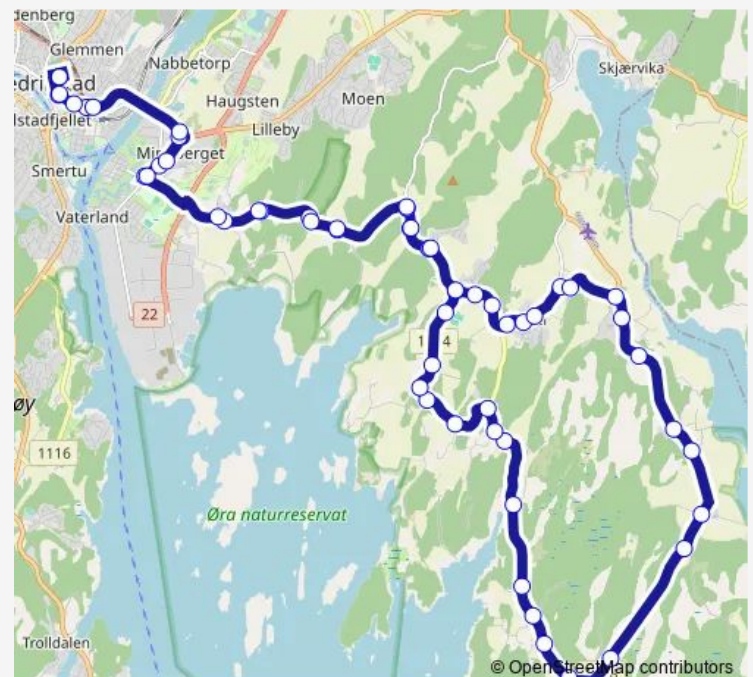

Saturday 07:20-19:20

Sunday —

Route info

Direction: Fredrikstad bussterminal

Stops: 57

Trip Duration: 0 hour 52 min

113 — Torsnes-Humlekjær-Fredrikstad

Torsnes kirke