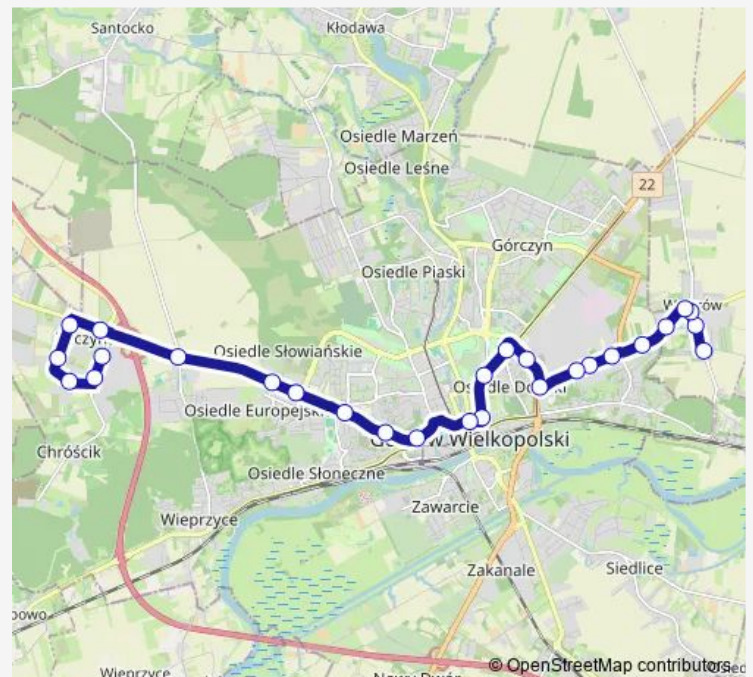

### Route schedule

Wawrów Stadion — Tpv

Monday 04:54-20:54

Tuesday 04:54-20:54

Wednesday 04:54-20:54

Thursday 04:54-20:54

Friday 04:54-20:54

Saturday 04:54-20:54

### Route info

Direction: Wawrów Stadion

Stops: 27

Trip Duration: 0 hour 35 min

Kołobrzeska

Szczecińska/Mosiężna

Yetico

Ziel-Bruk

## Route schedule

Tpv — Wawrów Stadion

Monday 06:18-22:18

Tuesday 06:18-22:18

Wednesday 06:18-22:18

Thursday 06:18-22:18

Friday 06:18-22:18

Saturday 06:18-22:18