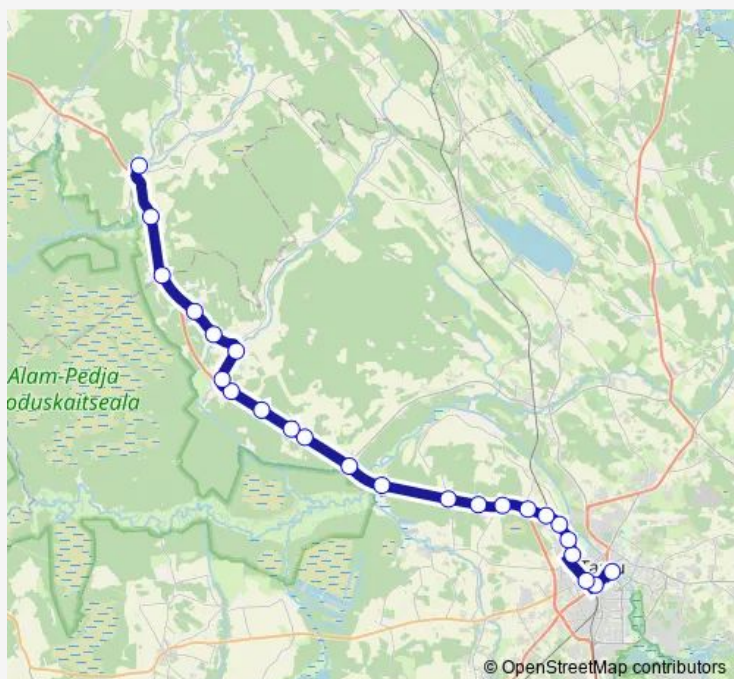

Thursday 14:30

Friday 14:30

Saturday —

Sunday —

Route info

Direction: Tartu bussijaam

Stops: 24

Trip Duration: 0 hour 45 min