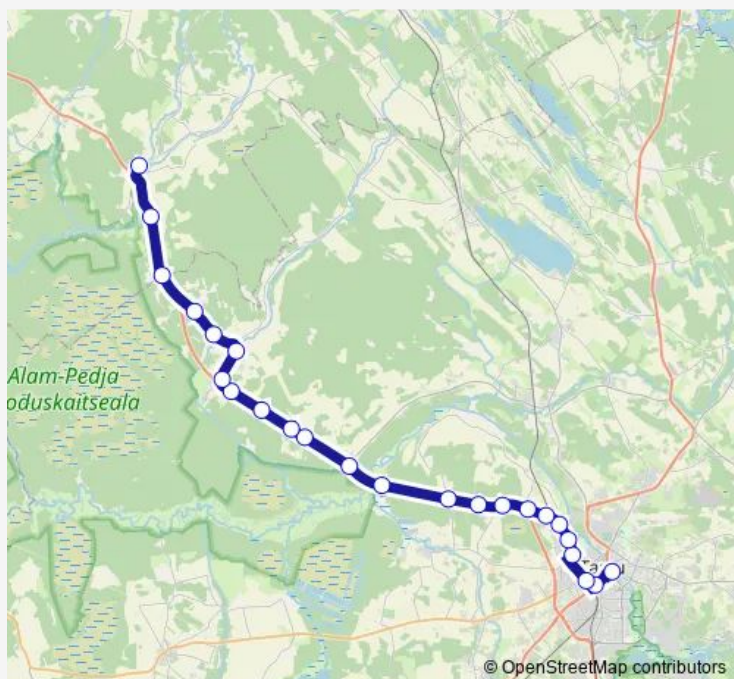

Bus 113 Tartu - Laeva - Puurmani

[Go to website](#)

Direction

Tartu bussijaam — Puurmani

24 stops

[Open route schedule](#)

Tartu bussijaam

Pauluse

Raudteejaam lv

Tuglase

Metsamaja

Vorbuse tee

Muide

Tiksoja

Rähni

Vanaaseme tee

Kardla tee

Kärevere sild

Kärevere

Koosa tee

Joosti

Aruvälja

Laeva metskonna

Rootsi

Laeva

Matto

Siniküla

Route schedule

Tartu bussijaam — Puurmani

Monday	14:30
Tuesday	14:30
Wednesday	14:30
Thursday	14:30
Friday	14:30
Saturday	—
Sunday	—

Route info

Direction: Tartu bussijaam

Stops: 24

Trip Duration: 0 hour 45 min

113 — Tartu - Laeva - Puurmani

BusMaps