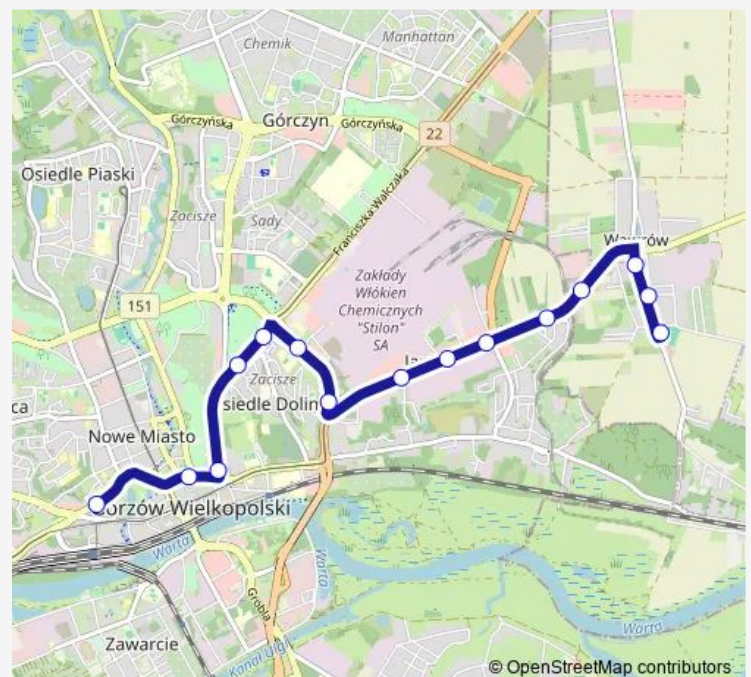

Wawrów

Wawrów Zakład Rolny

Wawrów Stadion

Route schedule

Awf — Wawrów Stadion

Monday 04:34-04:35

Tuesday 04:34-04:35

Wednesday 04:34-04:35

Thursday 04:34-04:35

Friday 04:34-04:35

Saturday 04:34-04:35

Sunday 04:34-04:35

Route info

Direction: Awf

Stops: 15

Trip Duration: 0 hour 16 min