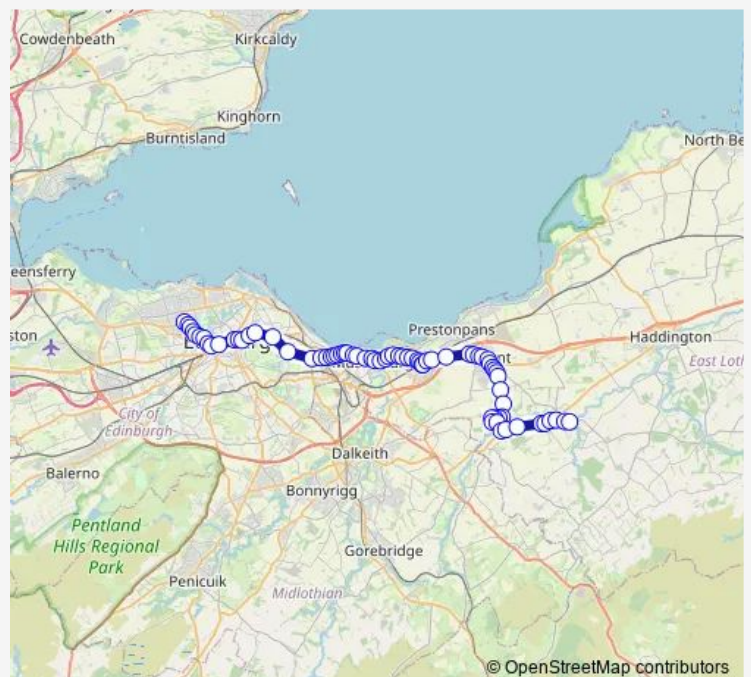

### Route schedule

Toll House Grove — Western General Hospital

Monday —

Tuesday —

Wednesday —

Thursday —

Friday —

Saturday —

### Route info

Direction: Toll House Grove

Stops: 57

Trip Duration: 0 hour 57 min

■ 113

BusMaps

Ashgrove North

Beulah