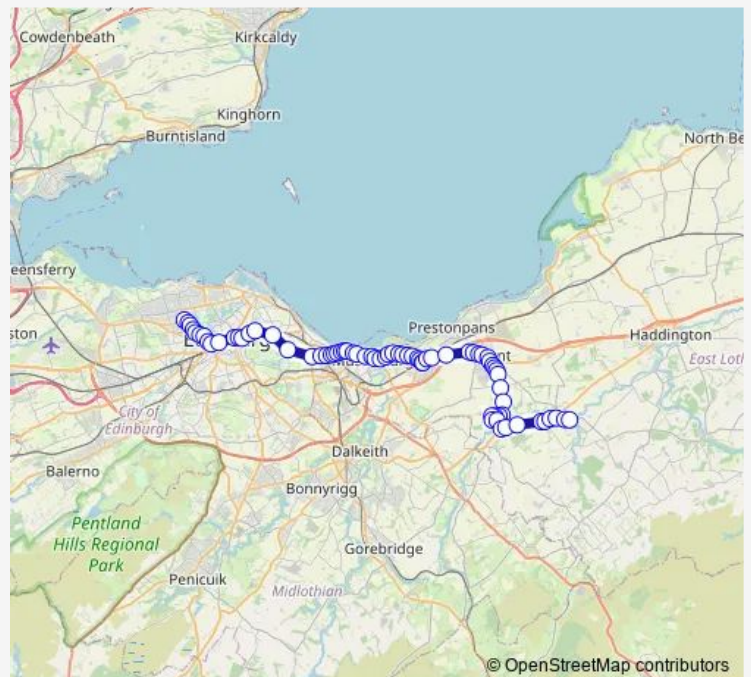

Moir Crescent

Levenhall Roundabout

Windsor Park Drive

Route schedule

Toll House Grove — Western General Hospital

Monday —

Tuesday —

Wednesday —

Thursday —

Friday —

Saturday —

Sunday 06:07

Route info

Direction: Toll House Grove

Stops: 57

Trip Duration: 0 hour 57 min

113

BusMaps

Ashgrove North

Beulah

Loretto Upper School

St Peter's Church

High Street (Stop C)

Bridge Street

Brunton Theatre Journey Hub

North High Street

Fisherrow

Maitland Park Road

Edinburgh Road

Brunstane Mill Road

Eastfield Gardens

Milton Terrace