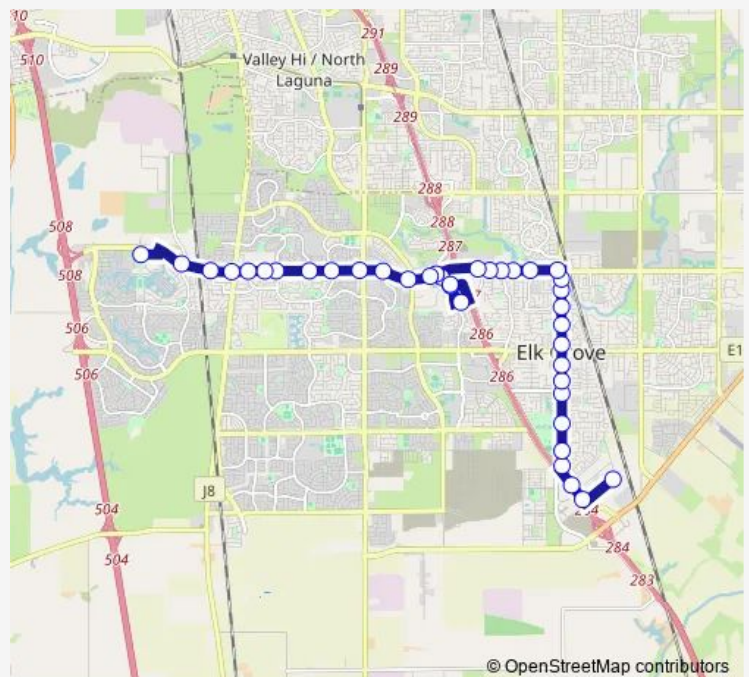

Laguna Blvd & Elk Grove Creekbridge (Eb)

Laguna Springs & Laguna Blvd (Sb)

Laguna Springs Dr at West Stockton Blvd (Ob)

Laguna Palms Wy. at Laguna Springs Dr. (City Hall)

Bond & East Stockton Blvd (Eb)

Bond & Elk Crest (Eb)

### Route schedule

Vaux & Laguna Main (Wb) — Elkmont & Iron Rock Way (Wb)

Monday 06:54-18:54

Tuesday 06:54-18:54

Wednesday 06:54-18:54

Thursday 06:54-18:54

Friday 06:54-18:54

Saturday 07:45-16:45

### Route info

Direction: Vaux & Laguna Main (Wb)

Stops: 43

Trip Duration: 0 hour 35 min

113 — Route 113

Bond Rd at Creek Bridge

Bond Rd at Elk Grove-Florin Rd

Elk Grove-Florin Rd at Laguna Creek Bridge

## Route schedule

Elkmont & Iron Rock Way (Wb) — Vaux & Laguna Main (Wb)

Monday 06:39-19:39

Tuesday 06:39-19:39

Wednesday 06:39-19:39

Thursday 06:39-19:39

Friday 06:39-19:39

Saturday 07:00-17:30