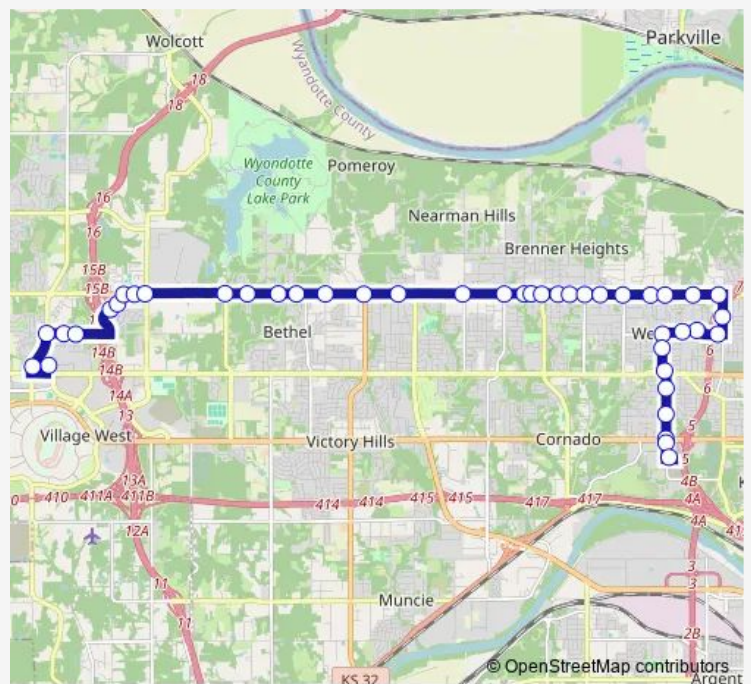

Bus 113 Leavenworth Road

[Go to website](#)

Direction
 Village West Walmart — 47th & State AVE Metrocenter
 Southbound

43 stops

[Open route schedule](#)

- Village West Walmart
- ON Hutton RD Betw Parallel AND Haskell Nb
- ON Georgia AT Hutton Eb
- ON Georgia AT 107th ST Eb
- ON Georgia AT 106th Stwb
- ON 103rd Terr AT Webster Nb
- ON 103rd Terr Between Webster AND Leavenworth Nb
- ON 103rd Terr AT Leavenworth RD Nb
- ON Leavenworth RC AT 101st ST Eb
- ON Leavenworth RD AT 99th Eb
- ON Leavenworth RD AT 91st Eb
- ON Leavenworth RD AT 89th Eb
- ON Leavenworth RD AT 85th Place Eb
- ON Leavenworth RD AT 8343 Eb
- ON Leavenworth RD AT 81st Eb
- ON Leavenworth RD AT 7830 Leavenworth Road Eb
- ON Leavenworth RD AT N 73rd PL Eastbound
- ON Leavenworth RD AT N 67th ST Eastbound
- ON Leavenworth RD AT N 63rd ST Eastbound
- ON Leavenworth RD AT N 61st ST Eastbound
- ON Leavenworth RD AT N 60th Eastbound

Route schedule

Village West Walmart — 47th & State AVE Metrocenter
 Southbound

Monday	06:16-19:46
Tuesday	06:16-19:46
Wednesday	06:16-19:46
Thursday	06:16-19:46
Friday	06:16-19:46
Saturday	—
Sunday	—

Route info

Direction: Village West Walmart

Stops: 43

Trip Duration: 0 hour 38 min

113 — Leavenworth Road

ON Leavenworth RD AT 5955 Eastbound

ON Leavenworth RD AT N 57th Eastbound

ON Leavenworth RD AT N 56th Eastbound

ON Leavenworth RD AT N 55th Eastbound

Route info

Direction: 47th & State AVE Metrocenter Southbound

Stops: 38

Trip Duration: 0 hour 37 min

ON Leavenworth RD AT N 67th ST Westbound

ON Leavenworth RD AT N 72nd ST Westbound

ON Leavenworth RD AT N 73rd PL Westbound