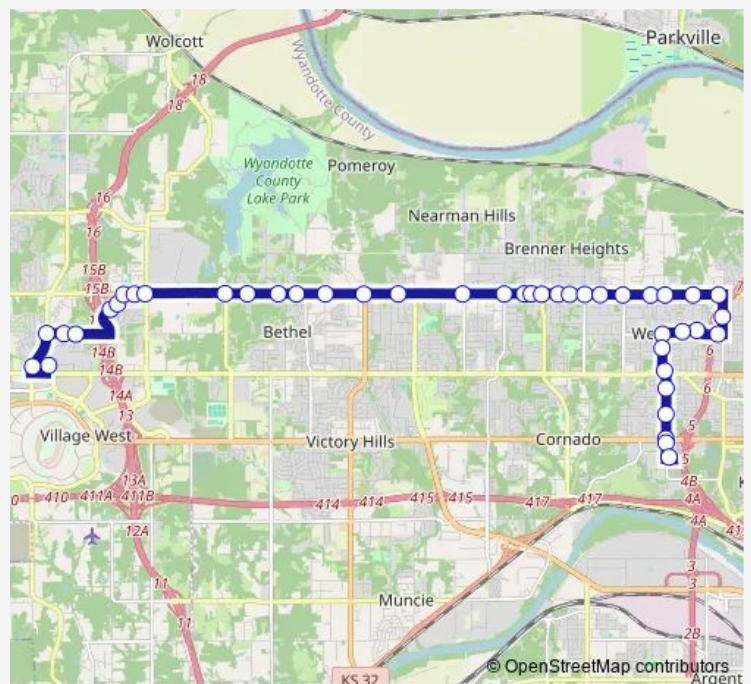

Bus 113 Leavenworth Road

[Go to website](#)

Direction
 Village West Walmart — 47th & State AVE Metrocenter
 Southbound

43 stops

[Open route schedule](#)

- Village West Walmart
- ON Hutton RD Betw Parallel AND Haskell Nb
- ON Georgia AT Hutton Eb
- ON Georgia AT 107th ST Eb
- ON Georgia AT 106th Stwb
- ON 103rd Terr AT Webster Nb
- ON 103rd Terr Between Webster AND Leavenworth Nb
- ON 103rd Terr AT Leavenworth RD Nb
- ON Leavenworth RC AT 101st ST Eb
- ON Leavenworth RD AT 99th Eb
- ON Leavenworth RD AT 91st Eb
- ON Leavenworth RD AT 89th Eb
- ON Leavenworth RD AT 85th Place Eb
- ON Leavenworth RD AT 8343 Eb
- ON Leavenworth RD AT 81st Eb
- ON Leavenworth RD AT 7830 Leavenworth Road Eb
- ON Leavenworth RD AT N 73rd PL Eastbound
- ON Leavenworth RD AT N 67th ST Eastbound
- ON Leavenworth RD AT N 63rd ST Eastbound
- ON Leavenworth RD AT N 61st ST Eastbound
- ON Leavenworth RD AT N 60th Eastbound

Route schedule

Village West Walmart — 47th & State AVE Metrocenter
 Southbound

Monday	06:16-19:46
Tuesday	06:16-19:46
Wednesday	06:16-19:46
Thursday	06:16-19:46
Friday	06:16-19:46
Saturday	—
Sunday	—

Route info

Direction: Village West Walmart
 Stops: 43
 Trip Duration: 0 hour 38 min

113 — Leavenworth Road

ON Leavenworth RD AT 5955 Eastbound

ON Leavenworth RD AT N 57th Eastbound

ON Leavenworth RD AT N 56th Eastbound

Route info

Direction: 47th & State AVE Metrocenter Southbound

Stops: 38

Trip Duration: 0 hour 37 min

ON Leavenworth RD AT N 67th ST Westbound
ON Leavenworth RD AT N 72nd ST Westbound
ON Leavenworth RD AT N 73rd PL Westbound
ON Leavenworth RD AT 7830 Leavenworth Westbound
ON Leavenworth RD AT 81st Wb
ON Leavenworth RD AT N 83rd ST Westbound
ON Leavenworth RD AT 8350 Wb
ON Leavenworht RD AT 85th Place Wb
ON Leavenworth RD AT 89th Wb
ON Leavenworth RD AT 91st Wb
ON Leavenworth RD AT 99th Wb
ON Leavenworth RD AT 103rd Terr Wb
ON Hutton AT Georgia Sb
Village West Walmart