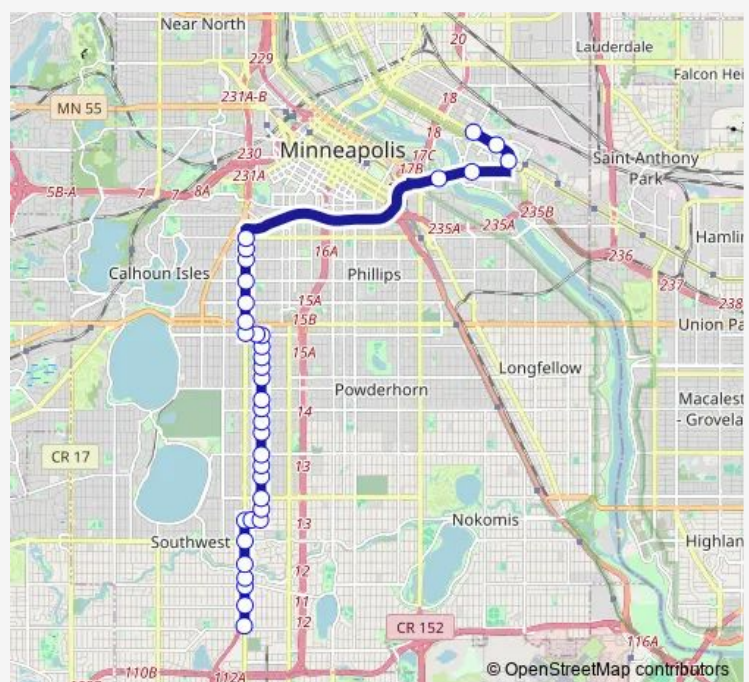

Grand Ave S & 35th St W

Grand Ave S & 34th St W

Grand Ave S & 33rd St W

Route schedule

Lyndale Ave & 58th St/57th St - Layover — 4th St SE & 15th Ave Se

Monday 06:51-10:25

Tuesday 06:51-10:25

Wednesday 06:51-10:25

Thursday 06:51-10:25

Friday 06:51-10:25

Saturday —

Sunday —

Route info

Direction: Lyndale Ave & 58th St/57th St - Layover

Stops: 36

Trip Duration: 0 hour 38 min

113

Grand Ave S & 32nd St W

Grand Ave S & 31st St W

31st St W & Harriet Ave S

Lyndale Ave S & 31st St W

Lyndale Ave S & Lake St W

Lyndale Ave S & 28th St W

Lyndale Ave S & 26th St W

Direction

Oak St SE & 4th St SE — Lyndale Ave S & 56th St W

32 stops

[Open route schedule](#)

Oak St SE & 4th St SE

Oak St SE & Washington Ave SE

Washington Ave & Coffman Union

Washington Ave & Willey Hall