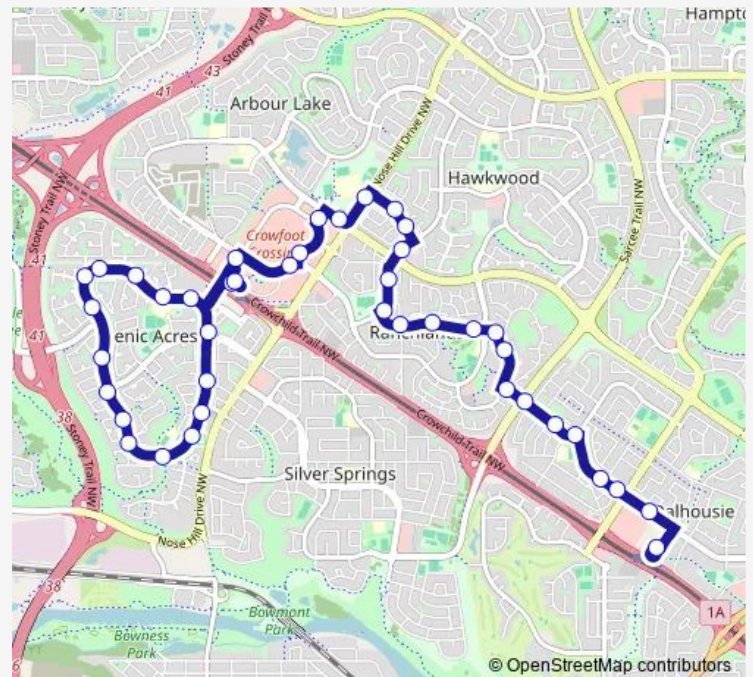

WB Ranchview DR @ Ranch Estates DR Nw

WB Ranchview DR @ Ranchlands BV Nw

WB Ranchview DR @ Ranchview DR Nw

WB Ranchview DR @ Rancho RD Nw

NB Rancho DR @ Ranchview DR Nw

NB Rancho DR @ Rancho PL Nw

NB Hawkwood DR @ John Laurie BV Nw

NB Hawkwood RD @ Hawkwood WY Nw

NB Hawkwood RD @ Hawkfield WY Nw

SB Nose Hill DR @ S. of Hawkwood RD Nw

WB John Laurie BV @ Nose Hill DR Nw

SB Crowfoot GA @ John Laurie BV Nw

Route schedule

Dalhousie LRT Station Nb — Crowfoot LRT Station

Monday 05:40-23:37

Tuesday 05:40-23:37

Wednesday 05:40-23:37

Thursday 05:40-23:37

Friday 05:40-23:37

Saturday —

Sunday —

Route info

Direction: Dalhousie LRT Station Nb

Stops: 41

Trip Duration: 0 hour 36 min

113 — North Ranchlands/Scenic Acres

BusMaps

SB Crowfoot CR @ N. of Crowfoot WY Nw

WB Crowfoot WY @ Crowfoot CR Nw

SB Crowfoot CI @ Crowfoot WY Nw