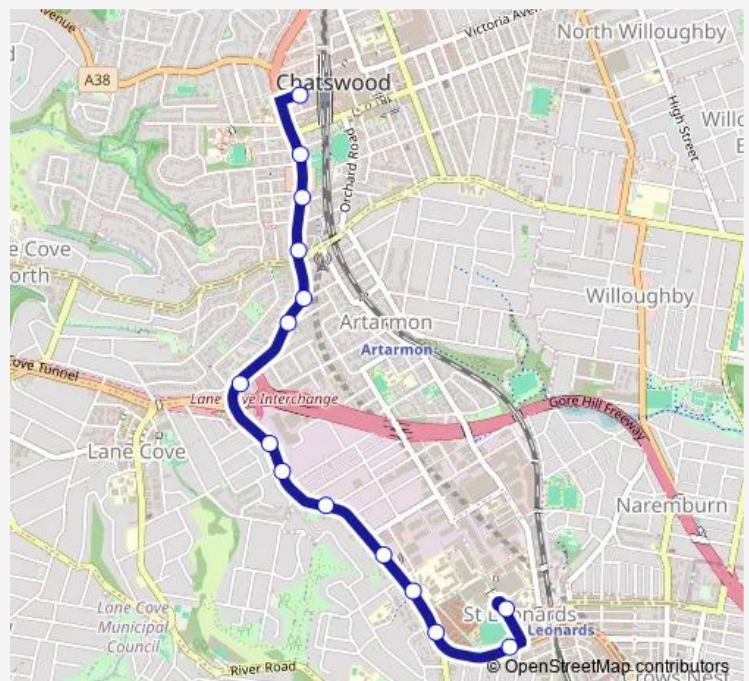

Bus 113 Royal North Shore Hospital to Chatswood

[Go to website](#)

Direction

Chatswood Station, Victoria Av, Stand F — Royal North Shore Hospital, Reserve Rd

15 stops

[Open route schedule](#)

Chatswood Station, Victoria Av, Stand F

Pacific Hwy At Dickson Av

Gore Hill Technology Park, Pacific Hwy

Tafe St Leonards, Pacific Hwy

Pacific Hwy Opp Bellevue Av

Pacific Hwy Before Reserve Rd

Royal North Shore Hospital, Reserve Rd

Route schedule

Chatswood Station, Victoria Av, Stand F — Royal North Shore Hospital, Reserve Rd

Monday	09:13-14:38
Tuesday	09:13-14:38
Wednesday	09:13-14:38
Thursday	09:13-14:38
Friday	09:13-14:38
Saturday	—
Sunday	—

Route info

Direction: Chatswood Station, Victoria Av, Stand F

Stops: 15

Trip Duration: 0 hour 13 min

Direction

Royal North Shore Hospital, Reserve Rd — Chatswood Station, Railway St, Stand H

14 stops

[Open route schedule](#)