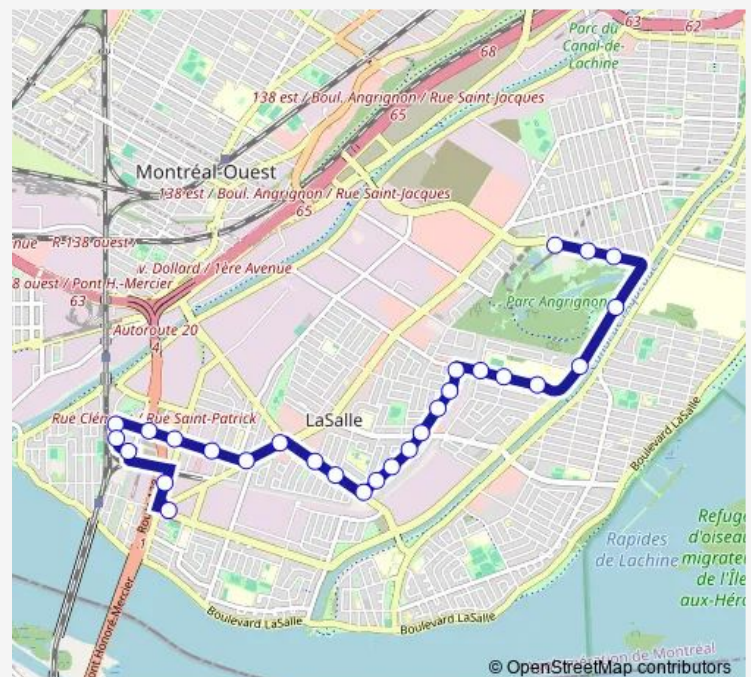

### Route schedule

Station Angrignon — Terminus Lafleur / Newman

Monday	05:20-01:30 <sup>+1</sup>
Tuesday	05:20-01:30 <sup>+1</sup>
Wednesday	05:20-01:33 <sup>+1</sup>
Thursday	05:20-01:33 <sup>+1</sup>
Friday	05:20-01:30 <sup>+1</sup>
Saturday	05:35-02:0 <sup>+1</sup>
Sunday	05:55-01:33 <sup>+1</sup>

### Route info

Direction: Station Angrignon

Stops: 28

Trip Duration: 0 hour 29 min

Jean-Milot / Lafleur

Jean-Milot / Louis-Fortier

Bergevin / Jean-Milot

Bergevin / No 318