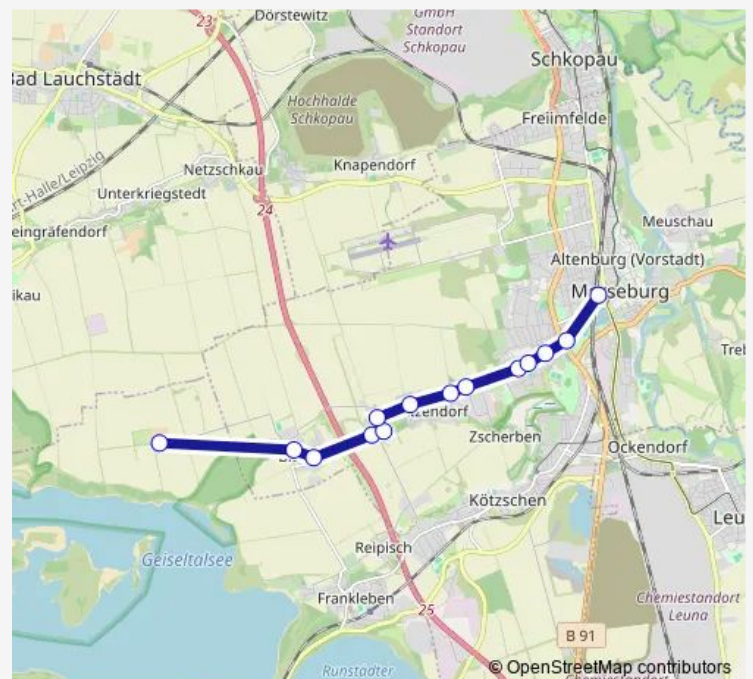

Geusa, Schule

Geusa, Dorfplatz

Geusa

Atzendorf (Geusa), Abzweig

Merseburg, Zentralfriedhof

Merseburg, Agentur für Arbeit

Merseburg, Hochschule

Merseburg, Geusaer Str.

Friday 08:15-17:20

Saturday 08:15-12:15

Sunday —

Route info

Direction: Neumark Nord

Stops: 14

Trip Duration: 0 hour 20 min

113 Demand and Response Bus Service time schedules and route maps are available in an offline PDF at busmaps.com. Use the busmaps.com website to see live bus times, train schedule or subway schedule, and step-by-step directions for all public transit in Merseburg