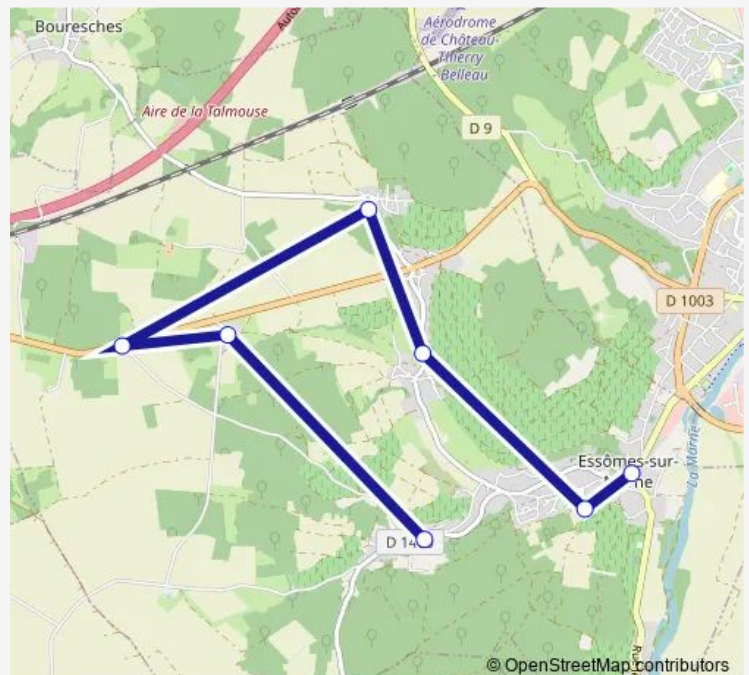

### Direction

Essomes S/ M. - Crogis — Essomes S/ M. - Place Ferreol

7 stops

[Open route schedule](#)

Essomes S/ M. - Crogis

Essomes S/ M. - Bourbetin

Essomes S/ M. - LE Thiolet Abri

Essomes S/ M. - Bascon

### Route schedule

Essomes S/ M. - Crogis — Essomes S/ M. - Place Ferreol

Monday 08:05

Tuesday 08:05

Wednesday —

Thursday 08:05

Friday 08:05

Saturday —

### Route info

Direction: Essomes S/ M. - Crogis

Stops: 7

Trip Duration: 0 hour 32 min

■ 113 — Essomes SUR Marne