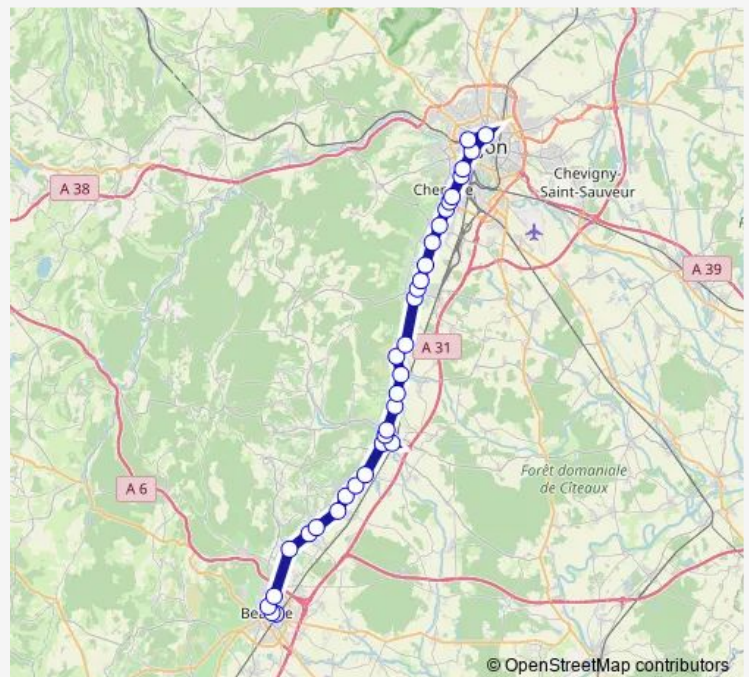

Bus 113 Dijon Beaune

[Go to website](#)

Direction

J. Ferry — Nuits St George Lot.

15 stops

[Open route schedule](#)

J. Ferry

Pasteur

Mongeereapast

Alose jardin brunett

Ladoix rte de Beaune

Ladoixserri. Buisson

Rd974

Guidon

Balcon

Premeauxprissey D974

Nuits St G.Piscine

Nuitsstgeorges gare

Nuitsstgeorge Marche

Nuitsstgeo Rte Dijon

Nuits St George Lot.

Route schedule

J. Ferry — Nuits St George Lot.

Monday 12:05

Tuesday 12:05

Wednesday 12:05

Thursday 12:05

Friday 12:05

Saturday 12:05

Sunday 12:05

Route info

Direction: J. Ferry

Stops: 15

Trip Duration: 0 hour 36 min

■ 113 — Dijon Beaune