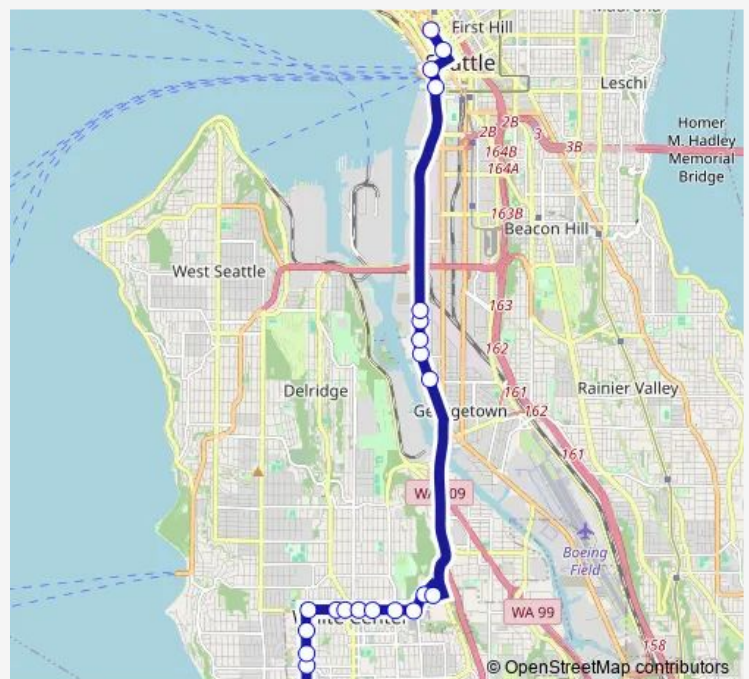

East Marginal Way S & S Hudson St

East Marginal Way S & S Alaska St

East Marginal Way S & Diagonal Ave S

East Marginal Way S & S Idaho St

Route schedule

26th Ave SW & SW 116th St — 3rd Ave & Union St

Monday 06:00-08:07

Tuesday 06:00-08:07

Wednesday —

Thursday 06:00-08:07

Friday 06:00-08:07

Saturday —

Sunday —

Route info

Direction: 26th Ave SW & SW 116th St

Stops: 25

Trip Duration: 0 hour 33 min

113

Alaskan Way S & S Jackson St

Alaskan Way & Columbia St

3rd Ave & Madison St

3rd Ave & Union St

Direction

2nd Ave & Bell St — 26th Ave SW & SW 116th St

29 stops

[Open route schedule](#)

2nd Ave & Bell St

2nd Ave & Lenora St

2nd Ave & Pike St

2nd Ave & Marion St

Columbia St & Alaskan Way