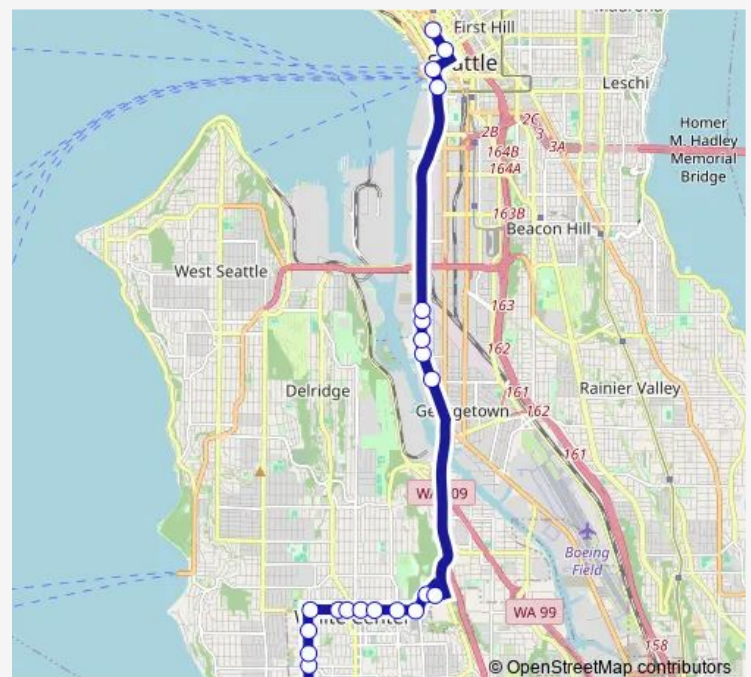

East Marginal Way S & S Hudson St

East Marginal Way S & S Alaska St

East Marginal Way S & Diagonal Ave S

East Marginal Way S & S Idaho St

Route schedule

26th Ave SW & SW 116th St — 3rd Ave & Union St

Monday 06:00-08:07

Tuesday 06:00-08:07

Wednesday —

Thursday 06:00-08:07

Friday 06:00-08:07

Saturday —

Sunday —

Route info

Direction: 26th Ave SW & SW 116th St

Stops: 25

Trip Duration: 0 hour 36 min

113

Alaskan Way S & S Jackson St

Alaskan Way & Columbia St

3rd Ave & Madison St

3rd Ave & Union St

Direction

2nd Ave & Bell St — 26th Ave SW & SW 116th St

29 stops

[Open route schedule](#)

2nd Ave & Bell St

2nd Ave & Lenora St

2nd Ave & Pike St

2nd Ave & Marion St

Columbia St & Alaskan Way