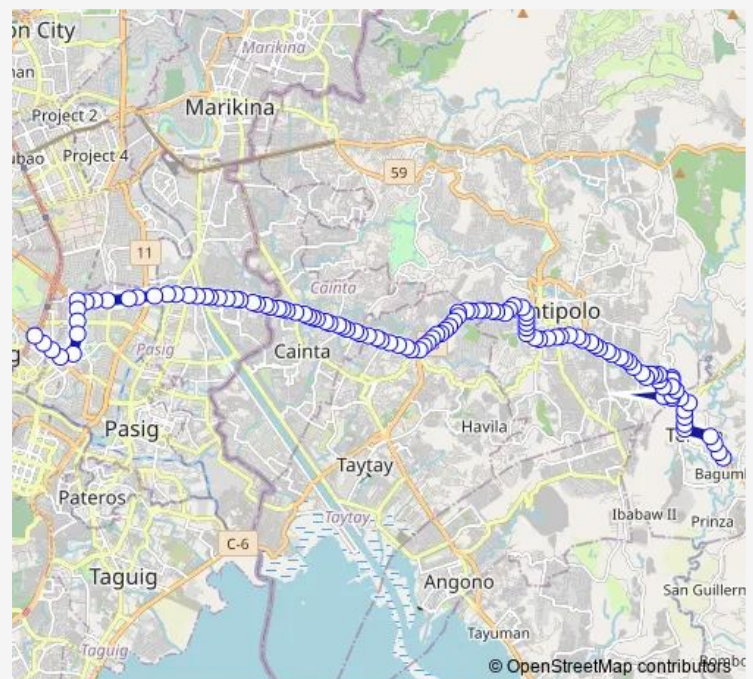

Roman Rojas Rd, Teresa, Manila

Roman Rojas Rd, Teresa, Manila

Roman Rojas Rd, Teresa, Manila

Roman Rojas Rd, Teresa, Manila

Roman Rojas Rd, Teresa, Manila

Alberts St, Antipolo City, Manila

Route schedule

Quezon Ave, Teresa, Manila — Epifanio de los Santos Avenue / Shaw Blvd Intersection, Mandaluyong City, Manila

Monday 00:00

Tuesday 00:00

Wednesday 00:00

Thursday 00:00

Friday 00:00

Saturday 00:00

Sunday 00:00

Route info

Direction: Quezon Ave, Teresa, Manila

Stops: 119

Trip Duration: 1 hour 54 min

Edsa/Shaw Central - Morong

Alberts St, Antipolo City, Manila

Alberts St, Antipolo City, Manila

Alberts St, Antipolo City, Manila