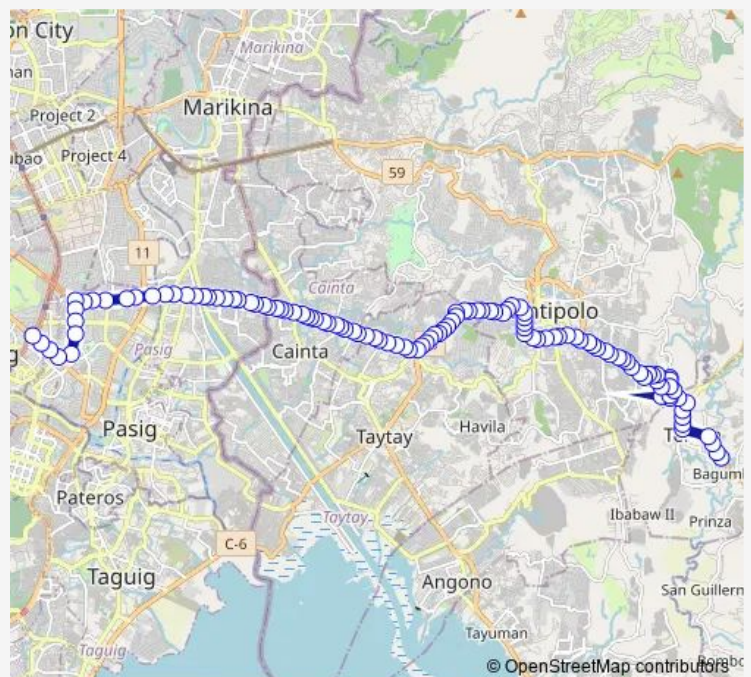

Roman Rojas Rd, Teresa, Manila

Roman Rojas Rd, Teresa, Manila

Roman Rojas Rd, Teresa, Manila

Roman Rojas Rd, Teresa, Manila

Alberts St, Antipolo City, Manila

### Route schedule

Quezon Ave, Teresa, Manila — Epifanio de los Santos Avenue / Shaw Blvd Intersection, Mandaluyong City, Manila

Monday 00:00

Tuesday 00:00

Wednesday 00:00

Thursday 00:00

Friday 00:00

Saturday 00:00

### Route info

Direction: Quezon Ave, Teresa, Manila

Stops: 119

Trip Duration: 1 hour 54 min

Edsa/Shaw Central - Morong

Alberts St, Antipolo City, Manila

Alberts St, Antipolo City, Manila

Alberts St, Antipolo City, Manila