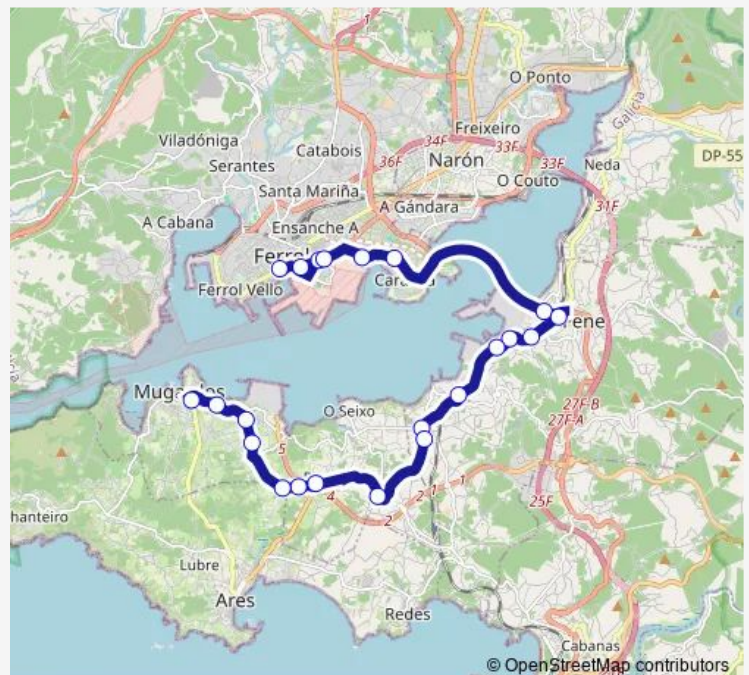

Thursday —

Friday 13:30

Saturday —

Sunday —

Route info

Direction: Plaza de Galicia

Stops: 22

Trip Duration: 0 hour 34 min

■ XG871017 — Praza de Galicia-Mugar dos

XG871017 Bus time schedules and route maps are available in an offline PDF at busmaps.com. Use the busmaps.com website to see live bus times, train schedule or subway schedule, and step-by-step directions for all public transit in Fene