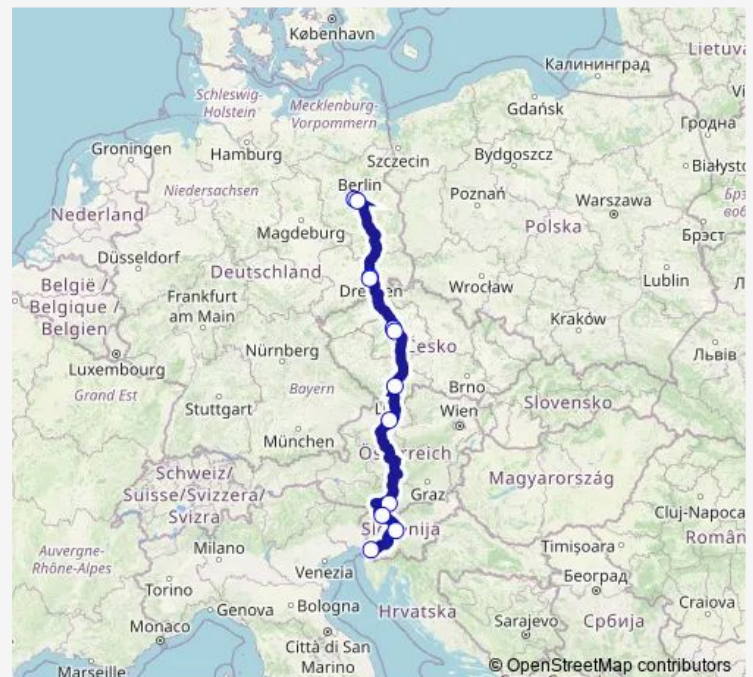

Dresden Neustadt station (Dr.-Friedrich-Wolf-Straße)

Dresden central station (Bayrische Straße)

Prague (Central Bus Station Florenc)

Prague (Bus Terminal Roztyly)

České Budějovice (bus station)

Linz Industriezeile

Wednesday 15:00-16:00

Thursday 15:00-16:00

Friday 15:00-16:00

Saturday 15:00-16:00

Sunday 15:00-16:00

Route info

Direction: Berlin central bus station

Stops: 12

Trip Duration: 16 hour 15 min

FlixBus N160 — Berlin - Trieste

Direction

Trieste (Autostazione) — Berlin central bus station

12 stops

[Open route schedule](#)

Trieste (Autostazione)

Ljubljana bus station

Thursday 08:00-20:10

Friday 19:15-20:10

Saturday 19:15-20:10

Sunday 19:15-20:10

Route info

Direction: Trieste (Autostazione)

Stops: 12

Trip Duration: 16 hour 40 min