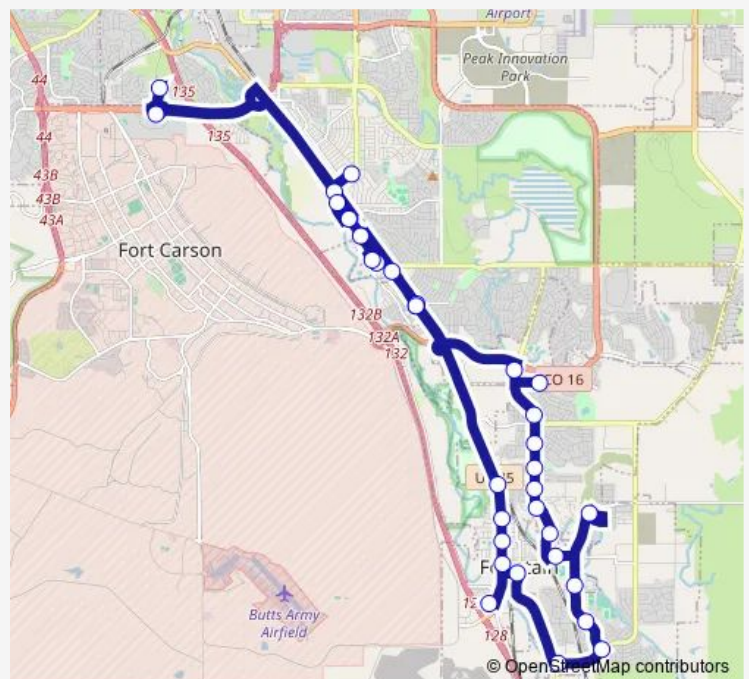

Bus Deviated Fixed

[Go to website](#)

Direction
 Hwy 85 at Alegre Street - Sb — Hwy 85 at Alegre Street - Sb

35 stops

[Open route schedule](#)

- Hwy 85 at Alegre Street - Sb
- Fountain Mesa Rd at Mesa Ridge - SW Corner
- Villas at Mesa Ridge
- Fountain Mesa Rd at Kasson Dr
- Fountain Mesa Rd at Camino Del Rey
- Fountain Mesa Rd at Calle Entrada
- Fountain Mesa Rd at Comanche Village Dr
- Fountain Mesa Rd at N Blossom Field Rd
- Fountain Mesa Rd at Autumn Place
- E Ohio Ave at Metcalfe Community Parking Lot
- Jimmy Camp at Open Space Candlelight & Firecracker
- Jimmy Camp Rd at Country Side Grove
- Jimmy Camp Rd at Middle Bay - High School
- Jimmy Camp Rd at Link Rd
- Link Rd at Old Pueblo
- Library
- Royalty Place at I-25 Exit 128 Park & Ride
- Hwy 85 at Ohio Ave - Nb
- Hwy 85 at Alabama Ave - Ftn Middle School
- Hwy 85 at Iris Drive - E Side
- Hwy 85 at Comanche Village - NE corner

Route schedule

Hwy 85 at Alegre Street - Sb — Hwy 85 at Alegre Street - Sb

Monday	04:55-19:05
Tuesday	04:55-19:05
Wednesday	04:55-19:05
Thursday	04:55-19:05
Friday	04:55-19:05
Saturday	09:00-15:20
Sunday	—

Route info

Direction: Hwy 85 at Alegre Street - Sb

Stops: 35

Trip Duration: 1 hour 30 min

Deviated Fixed

Hwy 85 at Alegre St - Nb

Camden Blvd at Plaza Blvd - Nb

Camden at Center Valley Drive - Nb

Rear of El Paso County Health - Wic

Hwy 85 at Fontaine Blvd

Hwy 85 at Alegre Street - Sb

Bus time schedules and route maps are available in an offline PDF at busmaps.com. Use the busmaps.com website to see live bus times, train schedule or subway schedule, and step-by-step directions for all public transit in Colorado Springs