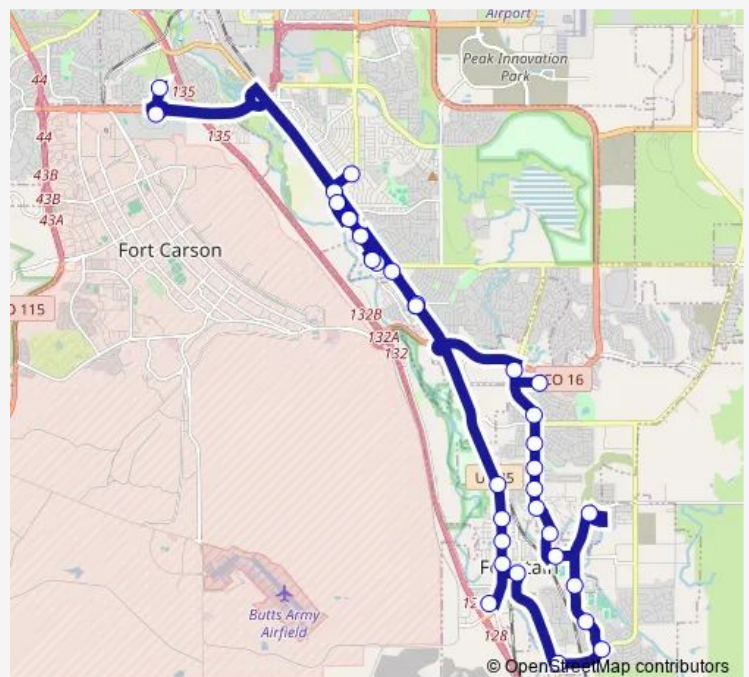

Library

Royalty Place at I-25 Exit 128 Park & Ride

Hwy 85 at Ohio Ave - Nb

Hwy 85 at Alabama Ave - Ftn Middle School

Hwy 85 at Iris Drive - E Side

Hwy 85 at Comanche Village - NE corner

Route schedule

Hwy 85 at Alegre Street - Sb — Hwy 85 at Alegre Street - Sb

Monday 04:55-19:05

Tuesday 04:55-19:05

Wednesday 04:55-19:05

Thursday 04:55-19:05

Friday 04:55-19:05

Saturday 09:00-15:20

Sunday —

Route info

Direction: Hwy 85 at Alegre Street - Sb

Stops: 35

Trip Duration: 1 hour 30 min

Deviated Fixed

Hwy 85 at Alegre St - Nb

Camden Blvd at Plaza Blvd - Nb

Camden at Center Valley Drive - Nb

Main at Marquette

Rear of El Paso County Health - Wic

Hwy 85 at Fontaine Blvd

Hwy 85 at Alegre Street - Sb

Bus time schedules and route maps are available in an offline PDF at busmaps.com. Use the busmaps.com website to see live bus times, train schedule or subway schedule, and step-by-step directions for all public transit in Colorado Springs