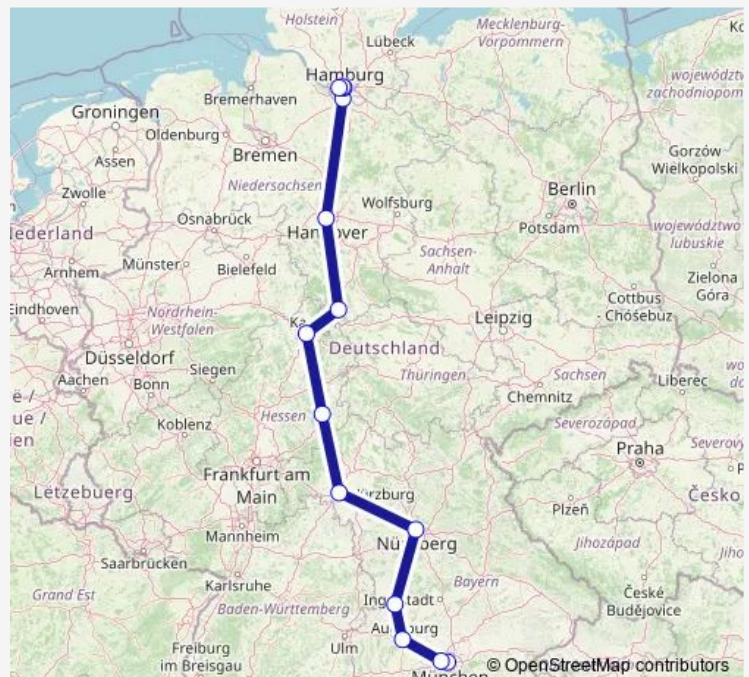

Rail ICE 1680

[Go to website](#)

Direction

München Hbf — Hamburg-Altona

14 stops

[Open route schedule](#)

München Hbf

München-Pasing

Augsburg Hbf

Donauwörth

Nürnberg Hbf

Würzburg Hbf

Fulda

Kassel-Wilhelmshöhe

Göttingen

Hannover Hbf

Hamburg-Harburg

Hamburg Hbf

Hamburg Dammtor

Hamburg-Altona

Route schedule

München Hbf — Hamburg-Altona

Monday 08:18-08:40

Tuesday 08:40

Wednesday 08:18-08:40

Thursday 08:18

Friday 08:18-08:40

Saturday 08:18-08:40

Sunday 08:18-08:40

Route info

Direction: München Hbf

Stops: 14

Trip Duration: 6 hour 29 min

ICE 1680