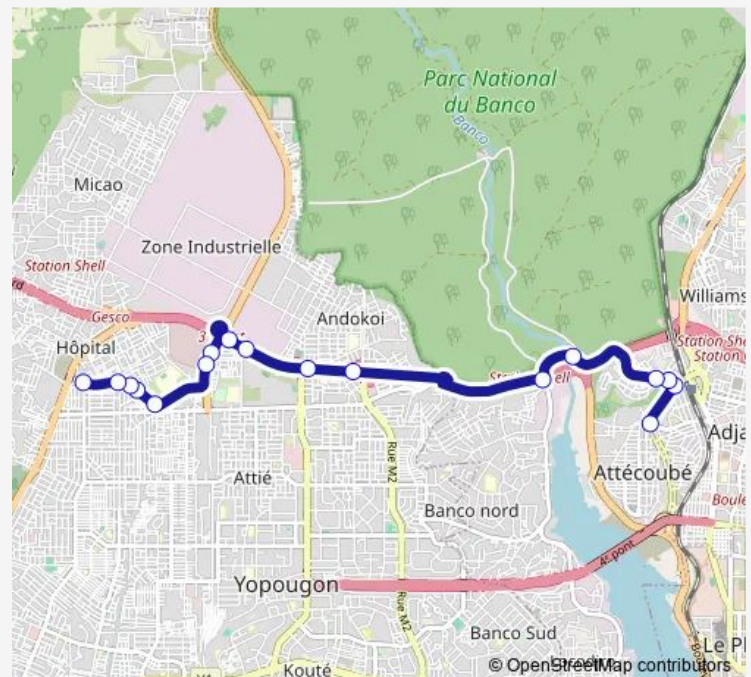

Bus gbaka : Attécoubé Garage ↔ Gesco Rond Point

[Go to website](#)

Direction

Attécoubé Garage — Gesco Rond-Point

17 stops

[Open route schedule](#)

- Attécoubé Garage
- Paharmacie Agban
- Adjamé Agban Village
- Cité Fairmont
- Au Banco
- Carrefour Policier
- Motar
- Pont piéton
- Uniwax
- En bas du Pont
- Carrefour B.A.E
- Bae
- Station Shell du Chu
- Cité Mamie Adjoua
- Portail
- Pharmacie Mamy Adjoa
- Gesco Rond-Point

Route schedule

Attécoubé Garage — Gesco Rond-Point

Monday	06:00
Tuesday	06:00
Wednesday	06:00
Thursday	06:00
Friday	06:00
Saturday	06:00
Sunday	06:00

Route info

Direction: Attécoubé Garage

Stops: 17

Trip Duration: 0 hour 31 min

gbaka : Attécoubé Garage ↔ Gesco Rond Point

Direction

Gesco Rond-Point — Attécoubé Garage

26 stops

[Open route schedule](#)

Gesco Rond-Point

Oasis

A l'antenne

Monday 06:00

Tuesday 06:00

Wednesday 06:00

Thursday 06:00

Friday 06:00

Saturday 06:00

Sunday 06:00

Route info