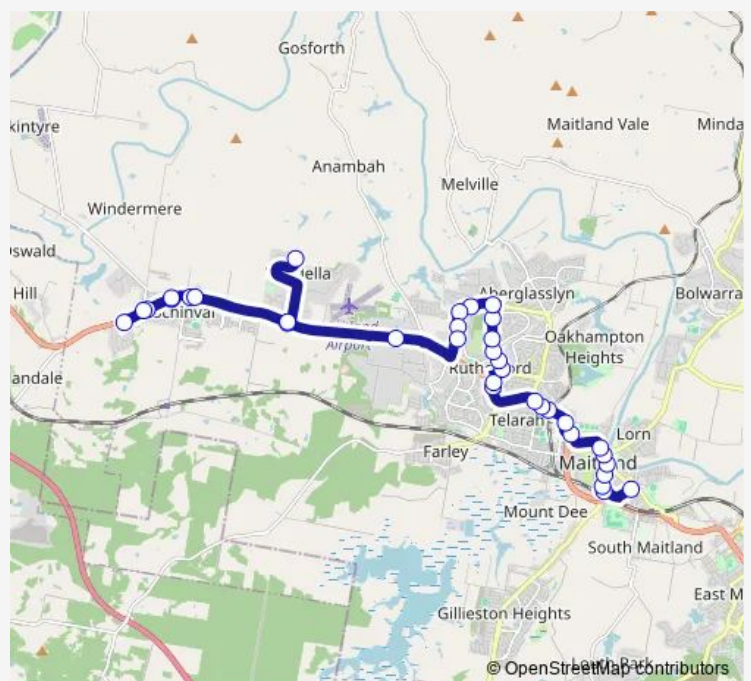

New England Hwy Opp Mt Pleasant St

New England Hwy At John St

New England Hwy After Walter St

New England Hwy Opp Aberglasslyn Rd

Hillview St Opp West Mall

Rutherford Shopping Centre, West Mall

Weblands St After Alexandra Av

Weblands St Opp Rutherford Public School

Weblands St Opp Maitland Baptist Church

Weblands St Opp Budgeree Dr

Weblands St Opp Budgeree Dr

Denton Park Dr After Weblands St

Denton Park Dr At Adam Av

Route schedule

All Saints College, Victoria St — Lerra Rd At Camilla Cl

Monday	—
Tuesday	—
Wednesday	—
Thursday	—
Friday	16:28
Saturday	—
Sunday	—

Route info

Direction: All Saints College, Victoria St

Stops: 35

Trip Duration: 0 hour 30 min

Lochinvar Public School, New England Hwy

New England Hwy Opp Windermere Rd

St Helena Cl After New England Hwy

New England Hwy At Windermere Rd

New England Hwy Opp Lochinvar Public School

St Joseph's College, New England Hwy