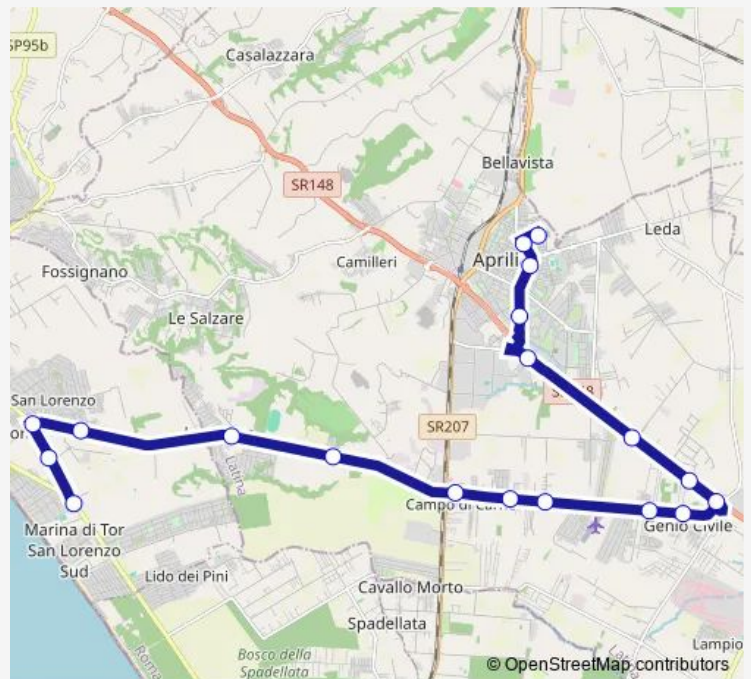

Aprilia | Via Genio Civile Via Callas # f12661

Aprilia | Via Cogna Via Salici # f12662

Aprilia | Via della Cogna # f12663

TOR S.Lorenzo | via Campo di Carne Via Bouganville # f12664

TOR S.Lorenzo | Via Campo di Carne Via Pinete # f12665

TOR S.Lorenzo | Via Pinete Via Casali S. Lorenzo # f8471

TOR S.Lorenzo | Via Pinete L.mare # f12518

**Route schedule**

Aprilia /Cimitero # 315 — TOR S.Lorenzo | Via Pinete L.mare # f12518

Monday	13:30-14:30
Tuesday	13:30-14:30
Wednesday	13:30-14:30
Thursday	13:30-14:30
Friday	13:30-14:30
Saturday	14:20
Sunday	—

**Route info**

Direction: Aprilia /Cimitero # 315

Stops: 19

Trip Duration: 0 hour 39 min

Aprilia (Comune) - Tor S.Lorenzo # Ne018a

Bus time schedules and route maps are available in an offline PDF at [busmaps.com](https://busmaps.com). Use the [busmaps.com](https://busmaps.com) website to see live bus times, train schedule or subway schedule, and step-by-step directions for all public transit in Aprilia