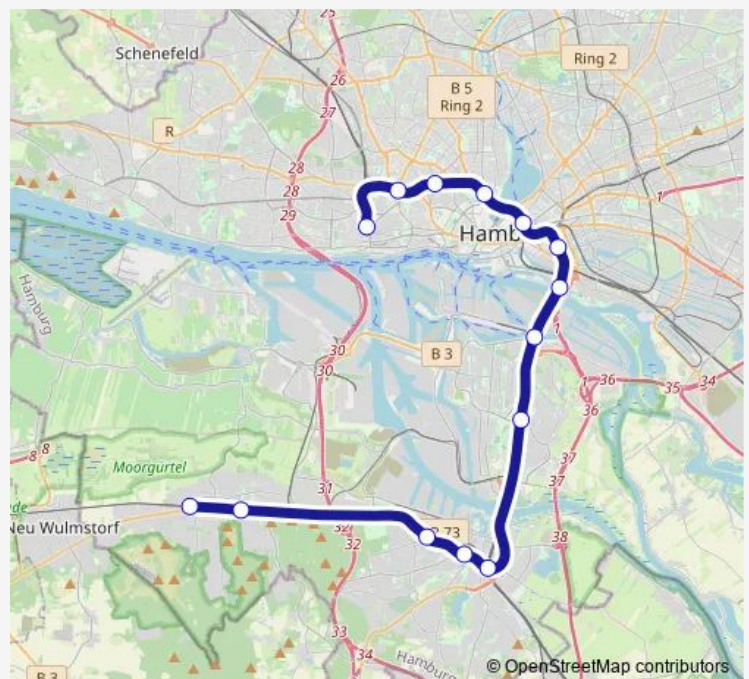

Holstenstraße

Altona

### Route schedule

Berliner Tor — Altona

Monday 00:17-23:57

Tuesday 00:17-23:57

Wednesday 00:17-23:57

Thursday 00:17-23:57

Friday 00:17-23:57

Saturday 00:17-23:57

### Route info

Direction: Berliner Tor

Stops: 6

Trip Duration: 0 hour 14 min

■ S31 — Altona > Dammtor > Hauptbahnhof > Berliner Tor/Neugraben

## Route info

Direction: Neugraben

Stops: 14

Trip Duration: 0 hour 38 min