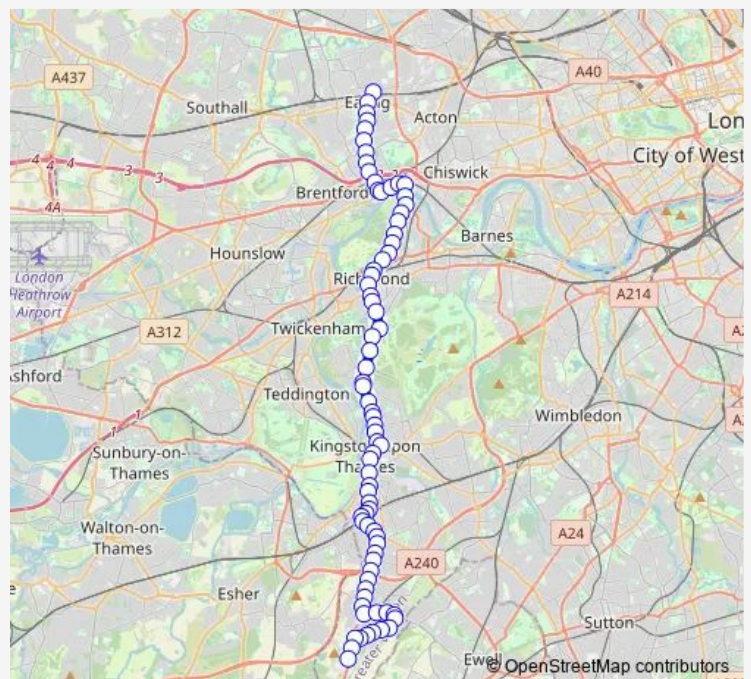

### Route schedule

Ealing Broadway Station — Chessington World Of Adventures

Monday 01:00-05:00

Tuesday 01:00-05:00

Wednesday 01:00-05:00

Thursday 01:00-05:00

Friday 01:00-05:00

Saturday 01:00-05:00

### Route info

Direction: Ealing Broadway Station

Stops: 76

Trip Duration: 0 hour 58 min

N65 — Chessington World Of Adventures - Surbiton Station - Richmond Station - Ealing Broadway

Kew Gardens / Lion Gate