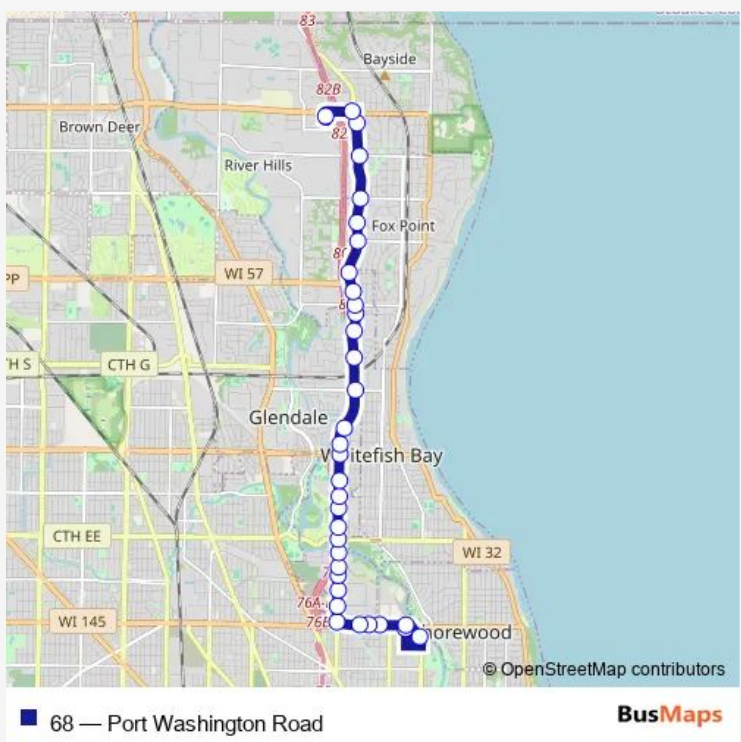

Bus 68 Port Washington Road

[Go to website](#)

Direction
 Brown Deer E & Lot — Fratney & Capitol
 33 stops
[Open route schedule](#)

- Brown Deer E & Lot
- Brown Deer & Port Washington
- Port Washington & Riverpoint
- Port Washington & Dean
- Port Washington & Bradley
- Port Washington & Dunwood
- Port Washington & Calumet
- Port Washington & Mall
- Port Washington & Sugarlane
- Port Washington & Greentree
- Port Washington & 4900
- Port Washington & Coventry
- Port Washington & Clovernook
- Port Washington & Bender
- Port Washington & Towne Center
- Port Washington & Bayshore Lot
- Port Washington & Silver Spring
- Port Washington & Lexington
- Port Washington & Henryclay
- Port Washington & 5111
- Port Washington & Chateau

Route schedule
 Brown Deer E & Lot — Fratney & Capitol

Monday	06:26-19:26
Tuesday	06:26-19:26
Wednesday	06:26-19:26
Thursday	06:26-19:26
Friday	06:26-19:26
Saturday	06:26-19:30
Sunday	07:32-18:29

Route info
 Direction: Brown Deer E & Lot
 Stops: 33
 Trip Duration: 0 hour 23 min

Capitol & Palmer

Capitol & Richards

Capitol & Holton

Fratney & Capitol

Direction

Fratney & Capitol — Brown Deer E & Lot

34 stops

[Open route schedule](#)

Saturday 06:03-19:06

Sunday 07:09-18:33

Route info

Direction: Fratney & Capitol

Stops: 34

Trip Duration: 0 hour 28 min

Port Washington & Sugarlane

Port Washington & Mall