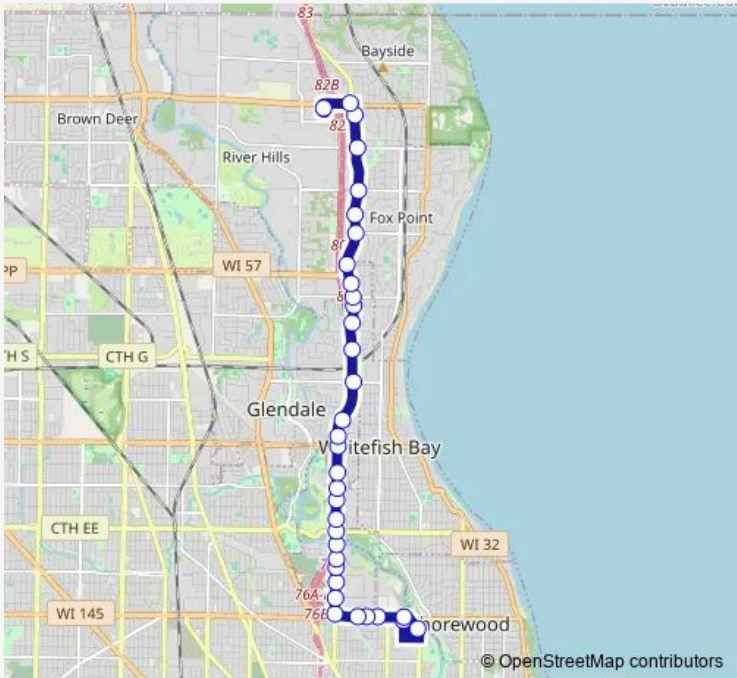

Bus 68 Port Washington Road

[Go to website](#)

Direction
 Brown Deer E & Lot — Fratney & Capitol
 33 stops
[Open route schedule](#)

- Brown Deer E & Lot
- Brown Deer & Port Washington
- Port Washington & Riverpoint
- Port Washington & Dean
- Port Washington & Bradley
- Port Washington & Dunwood
- Port Washington & Calumet
- Port Washington & Mall
- Port Washington & Sugarlane
- Port Washington & Greentree
- Port Washington & 4900
- Port Washington & Coventry
- Port Washington & Clovernook
- Port Washington & Bender
- Port Washington & Towne Center
- Port Washington & Bayshore Lot
- Port Washington & Silver Spring
- Port Washington & Lexington
- Port Washington & Henryclay
- Port Washington & 5111
- Port Washington & Chateau

Route schedule
 Brown Deer E & Lot — Fratney & Capitol

Monday	06:26-19:26
Tuesday	06:26-19:26
Wednesday	06:26-19:26
Thursday	06:26-19:26
Friday	06:26-19:26
Saturday	06:26-19:30
Sunday	07:32-18:29

Route info
 Direction: Brown Deer E & Lot
 Stops: 33
 Trip Duration: 0 hour 22 min

■ 68 — Port Washington Road **BusMaps**

Port Washington & Hampton

Port Washington & 4700

Port Washington & River Woods

Port Washington & 4500

Port Washington & 4253

Port Washington & Olive

Port Washington & Capitol

Friday 06:01-18:58

Saturday 06:03-19:06

Sunday 07:09-18:33

Route info

Direction: Fratney & Capitol

Stops: 34

Trip Duration: 0 hour 23 min

Port Washington & Sugarlane