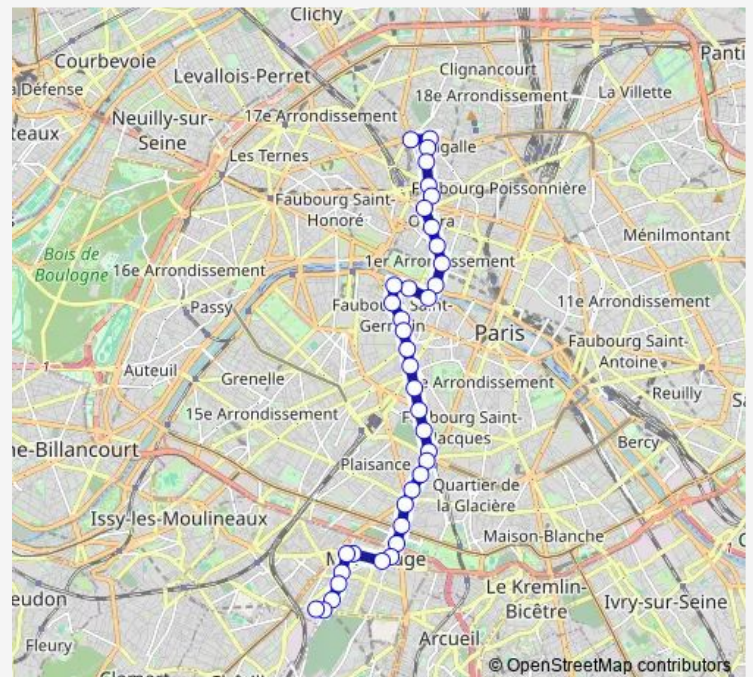

Charlotte Perriand

Route schedule

Châtillon - Montrouge - Métro — Place de Clichy

Monday	05:30-00:30 ⁺¹
Tuesday	05:30-00:30 ⁺¹
Wednesday	05:30-00:30 ⁺¹
Thursday	05:30-00:30 ⁺¹
Friday	05:30-00:30 ⁺¹
Saturday	05:30-00:30 ⁺¹
Sunday	06:30-00:30 ⁺¹

Route info

Direction: Châtillon - Montrouge - Métro

Stops: 32

Trip Duration: 0 hour 33 min

Rue du Bac - René Char

Pont Royal - Quai Voltaire

Pyramides - Saint-Honoré

Pyramides

Route info

Direction: Place de Clichy

Stops: 38

Trip Duration: 0 hour 49 min

Alésia - Maine

Alésia - Général Leclerc

Porte d'Orléans

Porte d'Orléans - Ernest Reyer