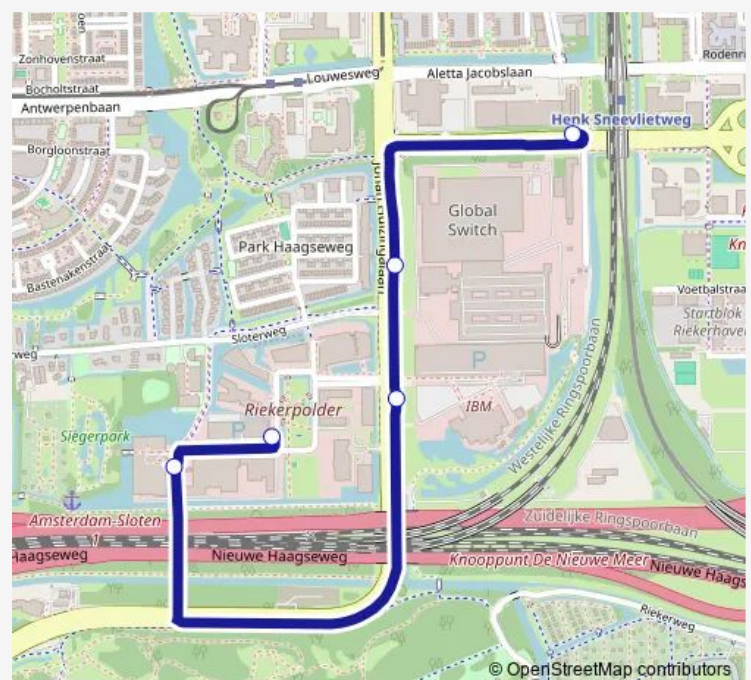

Ibm

Amsterdam, Adam Smithplein

Amsterdam, John M.Keynesplein

Route schedule

Amsterdam, Henk Sneevlietweg — Amsterdam, John M.Keynesplein

Monday	07:11-11:45
Tuesday	07:11-11:45
Wednesday	07:11-11:45
Thursday	07:11-11:45
Friday	07:11-11:45
Saturday	—
Sunday	—

Route info

Direction: Amsterdam, Henk Sneevlietweg

Stops: 5

Trip Duration: 0 hour 5 min

Direction

Amsterdam, John M.Keynesplein — Amsterdam, Henk Sneevlietweg

5 stops

[Open route schedule](#)

Tuesday 12:05-19:50

Wednesday 12:05-19:50

Thursday 12:05-19:50

Friday 12:05-19:50

Saturday —

Sunday —

Route info

Direction: Amsterdam, John M.Keynesplein

Saturday —

Sunday —

Route info

Direction: Amsterdam, John M.Keynesplein

Stops: 3

Trip Duration: 0 hour 3 min

Direction

Amsterdam, Henk Sneevlietweg — Amsterdam, John M.Keynesplein