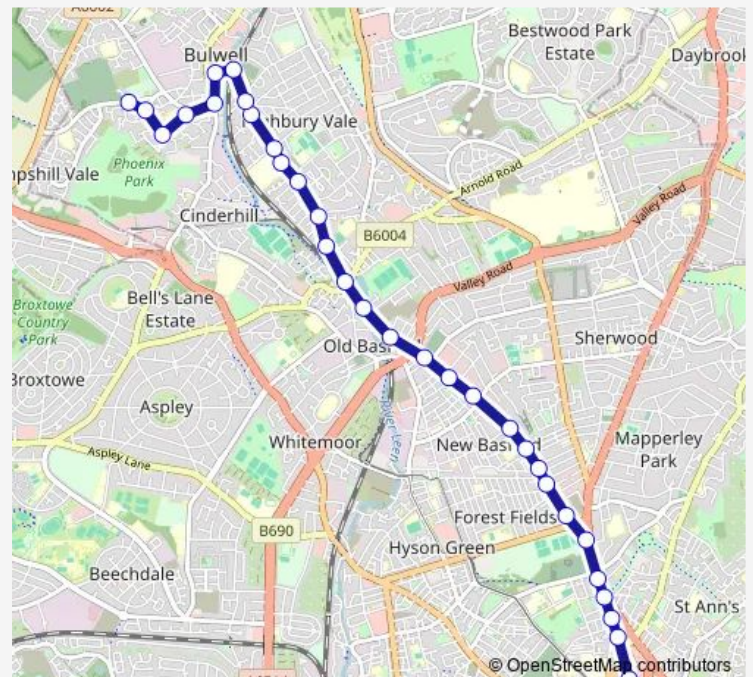

Bus 68 City-Bulwell

[Go to website](#)

Direction

Northern Cemetery — Victoria Centre

49 stops

[Open route schedule](#)

Northern Cemetery

Irwin Drive

Meadow Rise

Hempshill Lane

Subway

Sellers Wood Drive

Camberley Road

Stoney Houghton Gardens

Corben Gardens

Rowan Gardens

Rowan Gardens

Stoney Houghton Gardens

Camberley Road

Aldi

Catherine Close

Bardney Drive

Bacton Avenue

Rock Street

Latham Street

Hazel Street

Duke Street

Route schedule

Northern Cemetery — Victoria Centre

Monday 05:46-22:51

Tuesday 05:46-22:51

Wednesday 05:46-22:51

Thursday 05:46-22:51

Friday 05:46-22:51

Saturday 05:46-22:51

Sunday 07:16-22:51

Route info

Direction: Northern Cemetery

Stops: 49

Trip Duration: 0 hour 44 min

68 — City-Bulwell